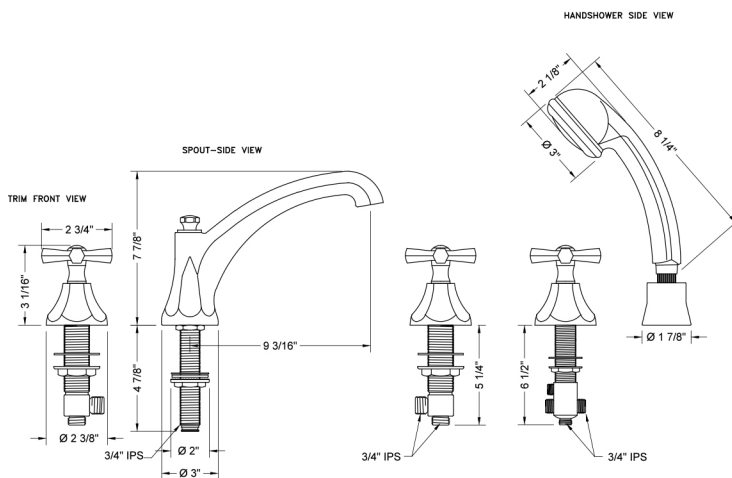

Astor Roman Tub Set with High Spout and Hex Cross Handles and Straight Handshower

Model #: 6972-T686-S-423-TRIM-

FEATURES:

- All brass roman deck mount tub set trim with straight handshower
- Any handshower can be used. For alternate handshower contact JACLO for the model #.
- Quick connect/disconnect spout
- Stationary Spout includes full flow aerator
- Includes:
 - S423 handshower
 - 3060-DS hose
 - 8030 straight handshower mount
 - 8019 deck mount sleeve
- Spout Hole Size: 1 1/8" - 1 3/4"
- Valve Hole Size: 1 1/4" - 1 3/8"
- Both standard metal & porcelain buttons are included for handles
- Requires J-6912-DIV-RGH rough in kit

SPECIFICATION DRAWING:

* SPEC SHOWN WITH ROUGH KIT
SOLD SEPARATELY

AVAILABLE HANDLES: