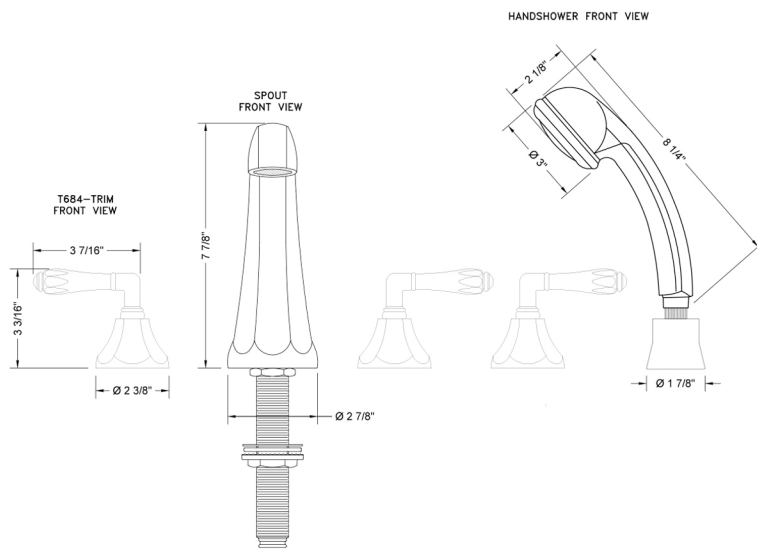

Astor Roman Tub Set with High Spout and Smooth Lever Handles and Straight Handshower

Model #: 6972-T684-S-423-TRIM-

FEATURES:

- All brass roman deck mount tub set trim with straight handshower
- Any handshower can be used. For alternate handshower contact JACLO for the model #.
- Quick connect/disconnect spout
- Stationary Spout includes full flow aerator
- Includes:
 - S423 handshower
 - 3060-DS hose
 - 8030 straight handshower mount
 - 8019 deck mount sleeve
- Spout Hole Size: 1 1/8" - 1 3/4"
- Valve Hole Size: 1 1/4" - 1 3/8"
- ADA Compliant Levers
- Requires J-6912-DIV-RGH rough in kit

SPECIFICATION DRAWING:

AVAILABLE HANDLES: