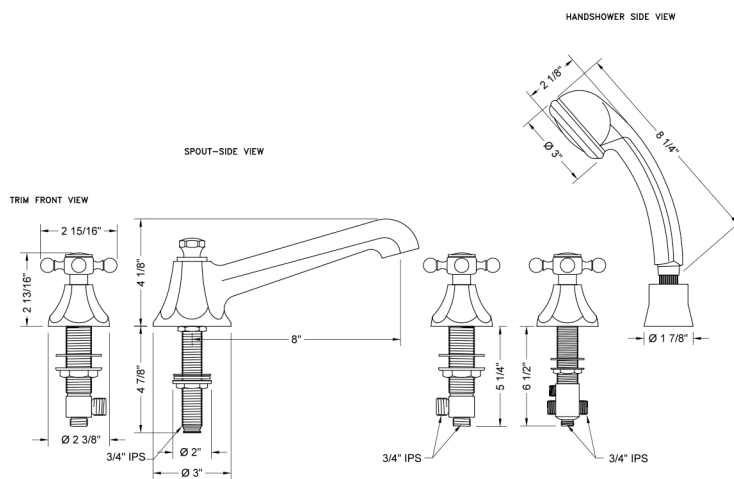

Astor Roman Tub Set with Low Spout and Ball Cross Handles and Straight Handshower

Model #: 6970-T688-S-423-TRIM-

FEATURES:

- All brass roman deck mount tub set trim with straight handshower
- Any handshower can be used. For alternate handshower contact JACLO for the model #.
- Quick connect/disconnect spout
- Stationary Spout includes full flow aerator
- Includes:
 - S423 handshower
 - 3060-DS hose
 - 8030 straight handshower mount
 - 8019 deck mount sleeve
- Spout Hole Size: 1 1/8" - 1 3/4"
- Valve Hole Size: 1 1/4" - 1 3/8"
- Both standard metal & porcelain buttons are included for handles
- Requires J-6912-DIV-RGH rough in kit

SPECIFICATION DRAWING:

* SPEC SHOWN WITH ROUGH KIT
SOLD SEPARATELY

AVAILABLE HANDLES: