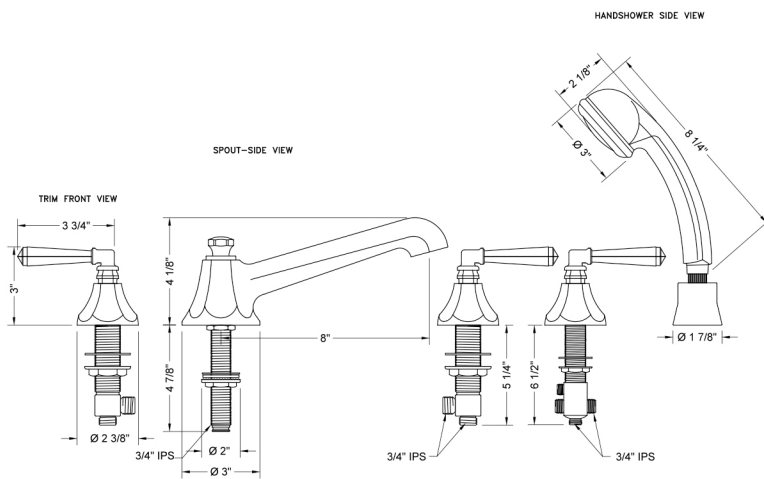

Astor Roman Tub Set with Low Spout and Hex Lever Handles and Straight Handshower

Model #: 6970-T685-S-423-TRIM-

FEATURES:

- All brass roman deck mount tub set trim with straight handshower
- Any handshower can be used. For alternate handshower contact JACLO for the model #.
- Quick connect/disconnect spout
- Stationary Spout includes full flow aerator
- Includes:
 - S423 handshower
 - 3060-DS hose
 - 8030 straight handshower mount
 - 8019 deck mount sleeve
- Spout Hole Size: 1 1/8" - 1 3/4"
- Valve Hole Size: 1 1/4" - 1 3/8"
- ADA Compliant Levers
- Requires J-6912-DIV-RGH rough in kit

SPECIFICATION DRAWING:

* SPEC SHOWN WITH ROUGH KIT
SOLD SEPARATELY

AVAILABLE HANDLES: