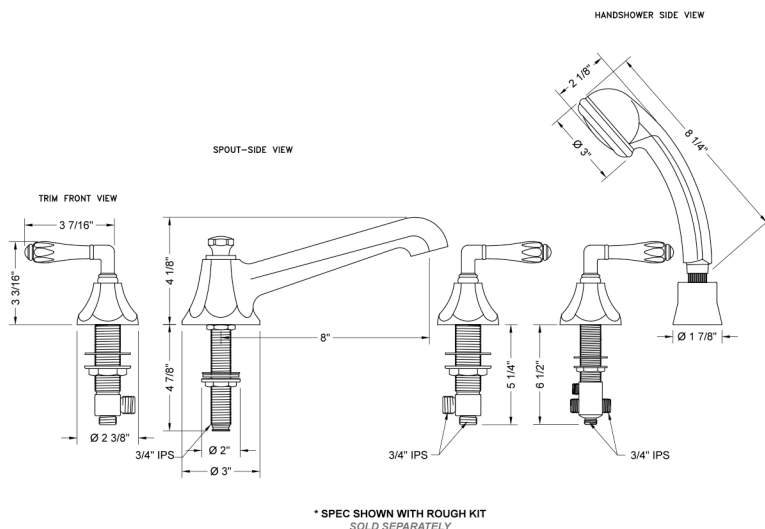

SPECIFICATION DRAWING: