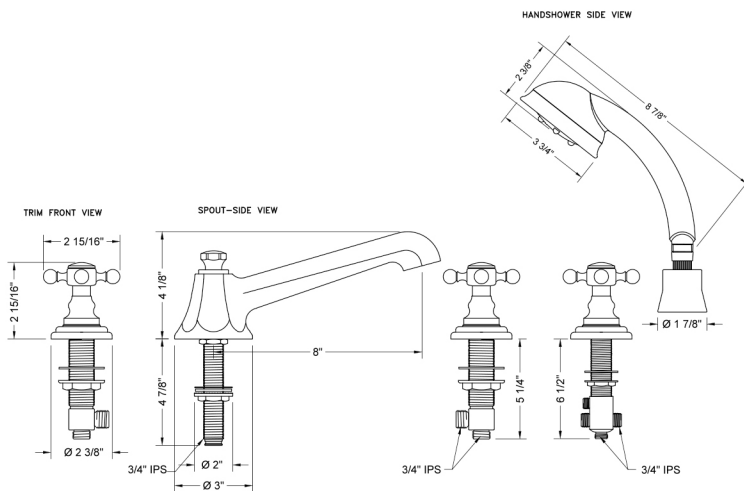

Westfield Roman Tub Set with Low Spout and Cross Handles and Straight Handshower

Model #: 6970-T678-S-488-TRIM-

FEATURES:

- All brass roman deck mount tub set trim with straight handshower
- Any handshower can be used. For alternate handshower contact JACLO for the model #.
- Quick connect/disconnect spout
- Stationary Spout includes full flow aerator
- Includes:
 - S488 handshower
 - 3060-DS hose
 - 8030 straight handshower mount
 - 8019 deck mount sleeve
- Spout Hole Size: 1 1/8" - 1 3/4"
- Valve Hole Size: 1 1/4" - 1 3/8"
- Both standard metal & porcelain buttons are included for handles
- Requires J-6912-DIV-RGH rough in kit

SPECIFICATION DRAWING:

* SPEC SHOWN WITH ROUGH KIT
SOLD SEPARATELY

AVAILABLE HANDLES: