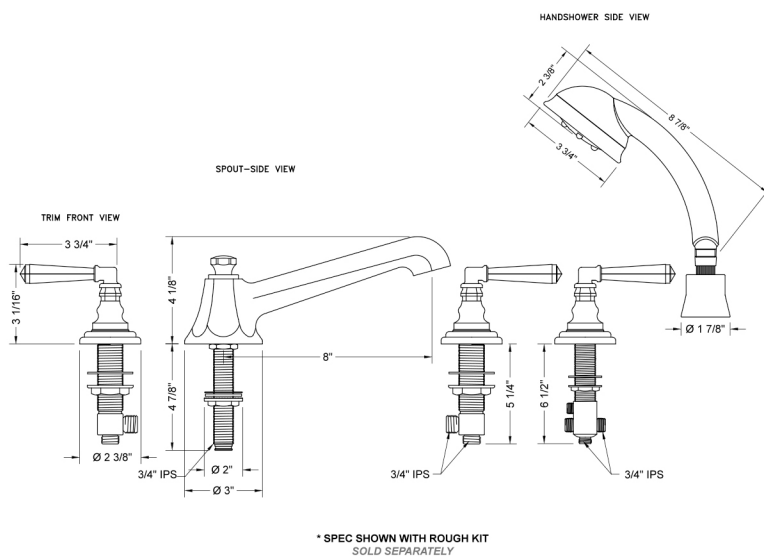

Westfield Roman Tub Set with Low Spout and Hex Lever Handles and Straight Handshower

Model #: 6970-T675-S-488-TRIM-

FEATURES:

- All brass roman deck mount tub set trim with straight handshower
- Any handshower can be used. For alternate handshower contact JACLO for the model #.
- Quick connect/disconnect spout
- Stationary Spout includes full flow aerator
- Includes:
 - S488 handshower
 - 3060-DS hose
 - 8030 straight handshower mount
 - 8019 deck mount sleeve
- Spout Hole Size: 1 1/8" - 1 3/4"
- Valve Hole Size: 1 1/4" - 1 3/8"
- ADA Compliant Levers
- Requires J-6912-DIV-RGH rough in kit

SPECIFICATION DRAWING:

AVAILABLE HANDLES: