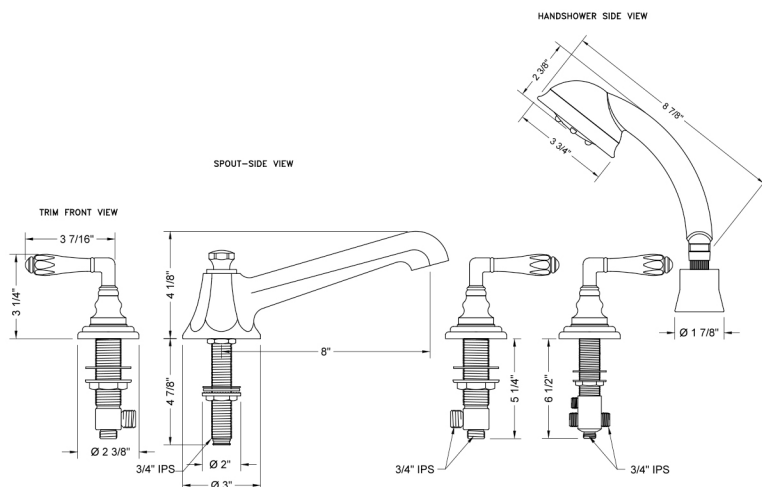

Westfield Roman Tub Set with Low Spout and Lever Handles and Straight Handshower

Model #: 6970-T674-S-488-TRIM-

FEATURES:

- All brass roman deck mount tub set trim with straight handshower
- Any handshower can be used. For alternate handshower contact JACLO for the model #.
- Quick connect/disconnect spout
- Stationary Spout includes full flow aerator
- Includes:
 - S488 handshower
 - 3060-DS hose
 - 8030 straight handshower mount
 - 8019 deck mount sleeve
- Spout Hole Size: 1 1/8" - 1 3/4"
- Valve Hole Size: 1 1/4" - 1 3/8"
- ADA Compliant Levers
- Requires J-6912-DIV-RGH rough in kit

SPECIFICATION DRAWING:

* SPEC SHOWN WITH ROUGH KIT
SOLD SEPARATELY

AVAILABLE HANDLES:

T674

T675

T676

T678