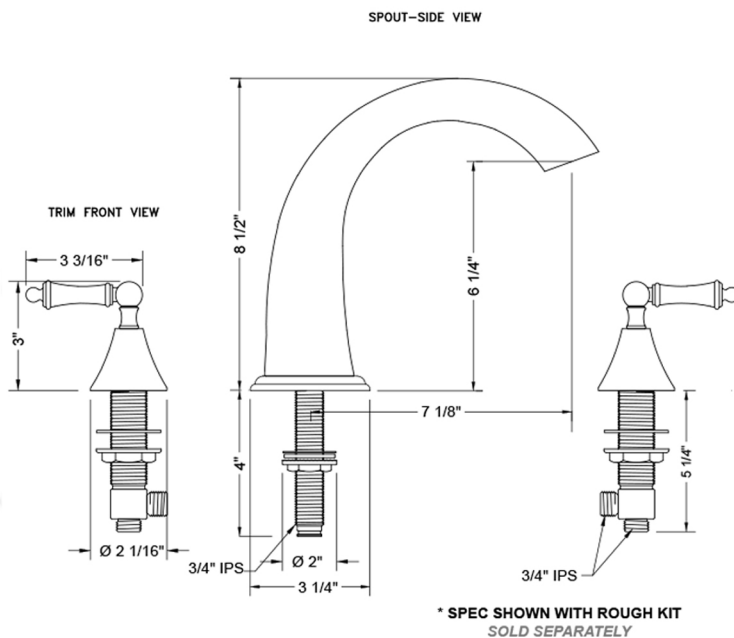

SPECIFICATION DRAWING: