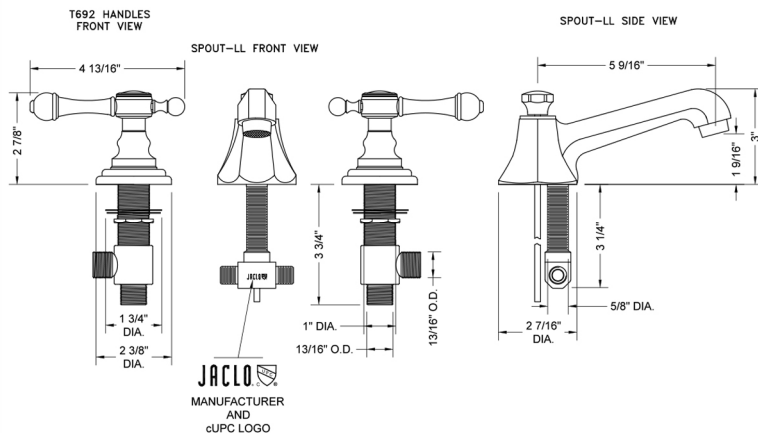

Westfield Faucet with Majesty Lever Handles- 1.2 GPM

Model #: 6870-T692-1.2-

FEATURES:

- All brass 8" - 12" widespread faucet includes brass pop-up drain with overflow
- 1/4 turn ceramic valves
- Stationary Spout
- Available Flow Rates: 1.5, 1.2 & 0.5 GPM. Additional flow rate (aerator) options available. Contact JACLO.
- 5 1/2" spout reach
- Spout Hole Size: 1 1/4" - 2"
- Valve Hole Size: 1 1/8" - 1 5/8"
- ADA Compliant Levers

SPECIFICATION DRAWING:

AVAILABLE HANDLES:

COMPLIANCES:

CEC

Complies with: ASME A112.18.1-2012/CSA B125.1-12