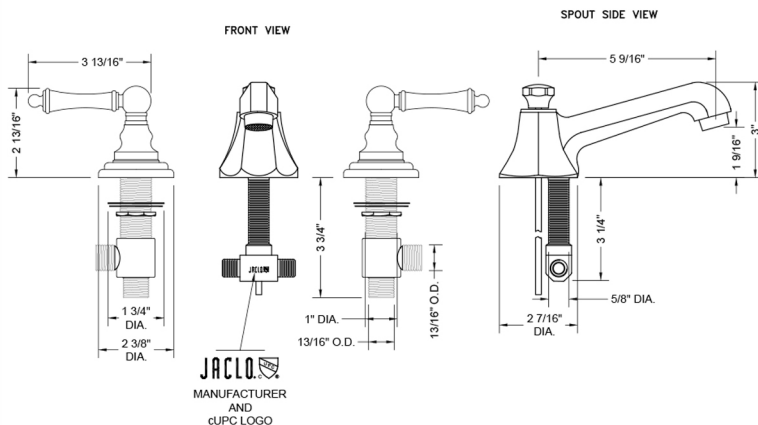

Westfield Faucet with Ball Lever Handles

Model #: 6870-T679-

FEATURES:

- All brass 8" - 12" widespread faucet includes brass pop-up drain with overflow
- 1/4 turn ceramic valves
- Stationary Spout
- Available Flow Rates: 1.5, 1.2 & 0.5 GPM. Additional flow rate (aerator) options available. Contact JACLO.
- 5 9/16" spout reach
- Spout Hole Size Min-Max: 1 1/4" - 2"
- Valve Hole Size Min-Max: 1 1/8" - 1 5/8"
- ADA compliant levers

SPECIFICATION DRAWING:

AVAILABLE HANDLES: