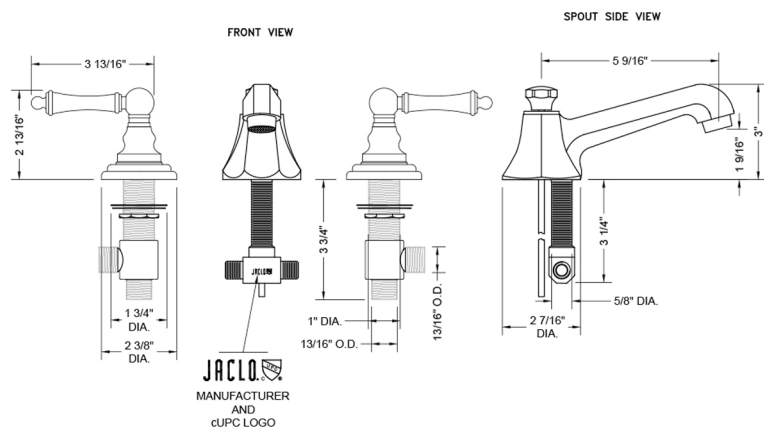

## Westfield Faucet with Ball Lever Handles- 0.5 GPM

**Model #: 6870-T679-0.5-**

### FEATURES:

- All brass 8" - 12" widespread faucet includes brass pop-up drain with overflow
- 1/4 turn ceramic valves
- Stationary Spout
- Available Flow Rates: 1.5, 1.2 & 0.5 GPM. Additional flow rate (aerator) options available. Contact JACLO.
- 5 9/16" spout reach
- Spout Hole Size Min-Max: 1 1/4" - 2"
- Valve Hole Size Min-Max: 1 1/8" - 1 5/8"
- ADA compliant levers

### SPECIFICATION DRAWING: