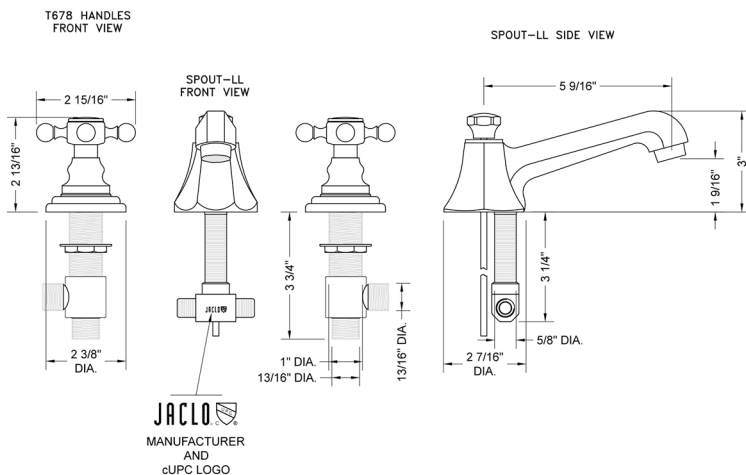

SPECIFICATION DRAWING: