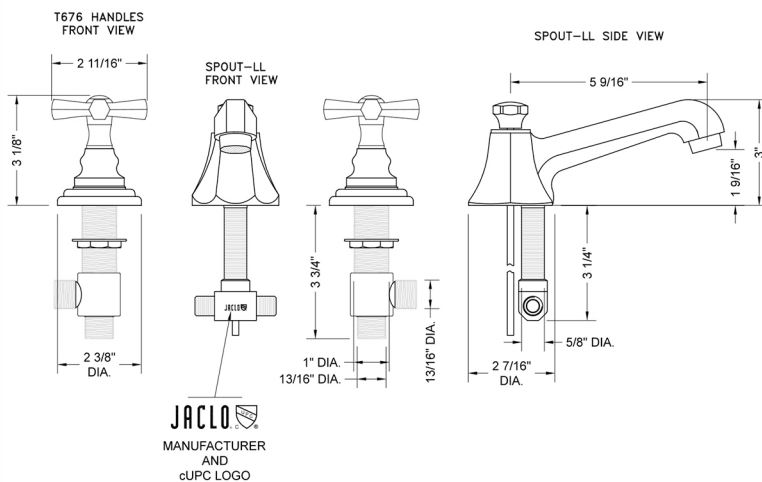

SPECIFICATION DRAWING: