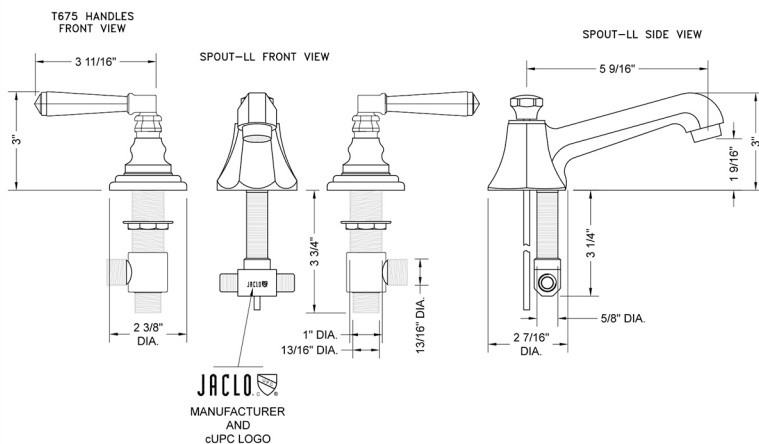

# Westfield Faucet with Hex Lever Handles & Fully Polished & Plated Pop-Up Drain

**Model #: 6870-T675-836-**

## FEATURES:

- All brass 8" - 12" widespread faucet includes fully polished & plated brass pop-up drain with overflow
- 1/4 turn ceramic valves
- Stationary Spout
- Available Flow Rates: 1.5, 1.2 & 0.5 GPM. Additional flow rate (aerator) options available. Contact JACLO.
- 5 1/2" spout reach
- Spout Hole Size: 1 1/4" - 2"
- Valve Hole Size: 1 1/8" - 1 5/8"
- ADA Compliant Levers

## SPECIFICATION DRAWING: