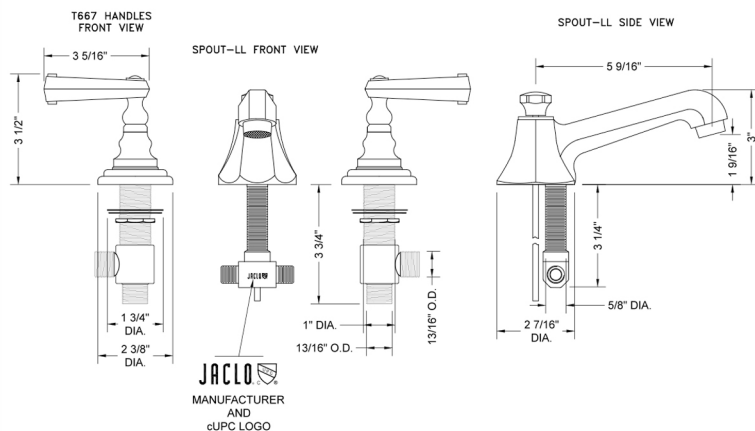

SPECIFICATION DRAWING: