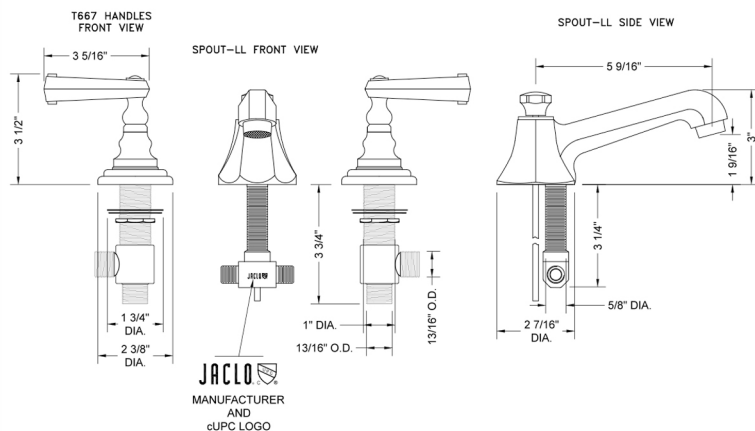

### FEATURES:

- All brass 8" - 12" widespread faucet includes brass pop-up drain with overflow
- 1/4 turn ceramic valves
- Stationary Spout
- Available Flow Rates: 1.5, 1.2 & 0.5 GPM. Additional flow rate (aerator) options available. Contact JACLO.
- 5 1/2" spout reach
- Spout Hole Size: 1 1/4" - 2"
- Valve Hole Size: 1 1/8" - 1 5/8"
- ADA Compliant Levers

### SPECIFICATION DRAWING: