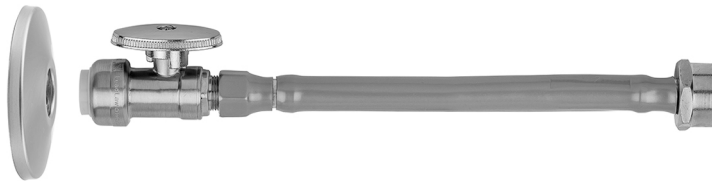

Quarter Turn Straight Pattern 1/2" Push Fit x 3/8" O.D. Toilet Supply Kit with Escutcheon and 20" Grey JACLOFLEX Supply Lines

Model #: 639PF-157MN-GREY-

FEATURES:

- For use with 1/2" copper, CPVC, or PEX
- Complete Toilet Supply Kit
- Kit contains:
 - (1) Quarter Turn Straight Pattern 1/2" Push Fit x 3/8" O.D. Supply Valve with Oval Handle P/N 638-PF
 - (1) 20" Grey JACLO Flex Supply Line P/N 157-MN-SS-GREY
 - (1) Escutcheon P/N 7463
 - (1) Clip P/N D7750-12

AVAILABLE FINISHES:

Polished Chrome (PCH) Satin Nickel (SN)

SPECIFICATION DRAWING:

COMPONENTS	
DESCRIPTION	QTY:
STRAIGHT VALVE - OVAL HANDLE	1
20" JACLOFLEX	1
ESCUTCHEON	1
PUSH FIT CLIP	1