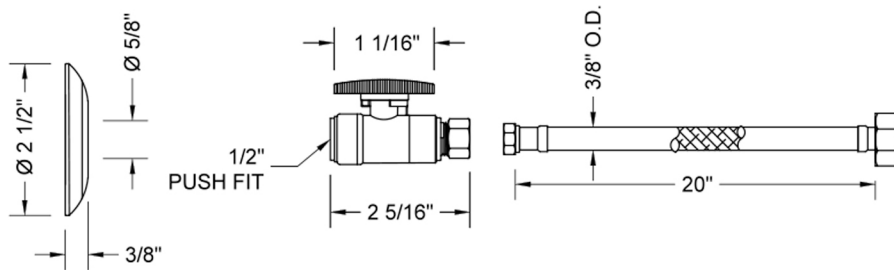

Quarter Turn Straight Pattern 1/2" Push Fit x 3/8" O.D. Toilet Supply Kit with Escutcheon and 20" Grey JACLOFLEX Supply Lines

Model #: 639PF-157MN-GREY-

FEATURES:

- For use with 1/2" copper, CPVC, or PEX
- Complete Toilet Supply Kit
- Kit contains:
 - (1) Quarter Turn Straight Pattern 1/2" Push Fit x 3/8" O.D. Supply Valve with Oval Handle P/N 638-PF
 - (1) 20" Grey JACLO Flex Supply Line P/N 157-MN-SS-GREY
 - (1) Escutcheon P/N 7463
 - (1) Clip P/N D7750-12

AVAILABLE FINISHES:

Polished Chrome (PCH) Satin Nickel (SN)

SPECIFICATION DRAWING:

COMPONENTS	
DESCRIPTION	QTY:
STRAIGHT VALVE - OVAL HANDLE	1
20" JACLOFLEX	1
ESCUTCHEON	1
PUSH FIT CLIP	1