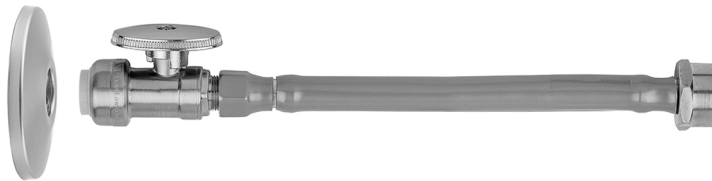

Quarter Turn Straight Pattern 1/2" Push Fit x 3/8" O.D. Toilet Supply Kit with Escutcheon and 12" Grey JACLOFLEX Supply Line

Model #: 639PF-156MN-GREY-

FEATURES:

- For use with 1/2" copper, CPVC, or PEX
- Complete Toilet Supply Kit
- Kit contains:
 - (1) Quarter Turn Straight Pattern 1/2" Push Fit x 3/8" O.D. Supply Valve with Oval Handle P/N 639-PF
 - (1) 12" Grey JACLO Flex Supply Line P/N 156-MN-GREY
 - (1) Escutcheon P/N 7463
 - (1) Clip P/N D7750-12

AVAILABLE FINISHES:

Polished Chrome (PCH) Satin Nickel (SN)

SPECIFICATION DRAWING:

COMPONENTS	
DESCRIPTION	QTY:
STRAIGHT VALVE - OVAL HANDLE	1
12" JACLOFLEX	1
ESCUTCHEON	1
PUSH FIT CLIP	1