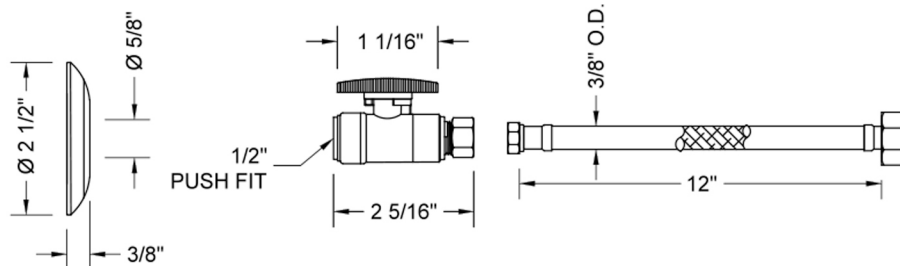

Quarter Turn Straight Pattern 1/2" Push Fit x 3/8" O.D. Toilet Supply Kit with Escutcheon and 12" Grey JACLOFLEX Supply Line

Model #: 639PF-156MN-GREY-

FEATURES:

- For use with 1/2" copper, CPVC, or PEX
- Complete Toilet Supply Kit
- Kit contains:
 - (1) Quarter Turn Straight Pattern 1/2" Push Fit x 3/8" O.D. Supply Valve with Oval Handle P/N 639-PF
 - (1) 12" Grey JACLO Flex Supply Line P/N 156-MN-GREY
 - (1) Escutcheon P/N 7463
 - (1) Clip P/N D7750-12

AVAILABLE FINISHES:

Polished Chrome (PCH) Satin Nickel (SN)

SPECIFICATION DRAWING:

COMPONENTS	
DESCRIPTION	QTY:
STRAIGHT VALVE - OVAL HANDLE	1
12" JACLOFLEX	1
ESCUTCHEON	1
PUSH FIT CLIP	1