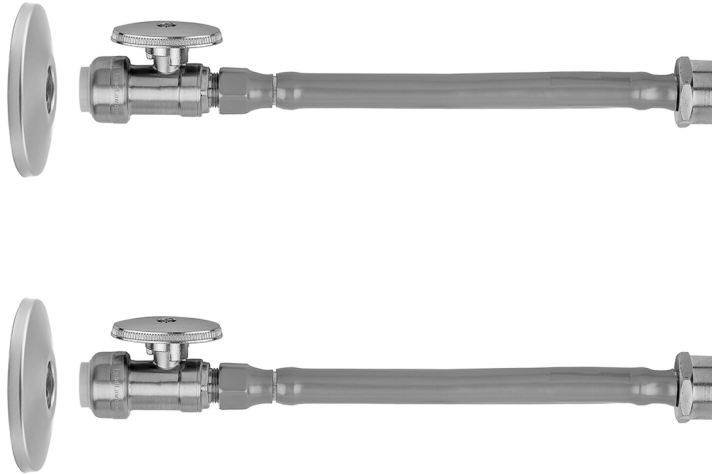

# Quarter Turn Straight Pattern 1/2" Push Fit x 3/8" O.D. Faucet Supply Kit with Escutcheons and 20" Grey JACLOFLEX Supply Lines

**Model #: 639PF-136-GREY-**

## FEATURES:

- For use with 1/2" copper, CPVC, or PEX
- Complete Faucet Supply Kit
- Kit contains:
  - (2) Quarter Turn Straight Pattern 1/2" Push Fit x 3/8" O.D. Supply Valve with Oval Handle P/N 639-PF
  - (2) 20" Grey JACLO Flex Supply Line P/N 136-SS-GREY
  - (2) Escutcheons P/N 7463
  - (1) Clip P/N D7750-12

## AVAILABLE FINISHES:

Polished Chrome (PCH)    Satin Nickel (SN)

## SPECIFICATION DRAWING:

COMPONENTS	
DESCRIPTION	QTY:
STRAIGHT VALVE - OVAL HANDLE	2
20" JACLOFLEX	2
ESCUTCHEON	2
PUSH FIT CLIP	1