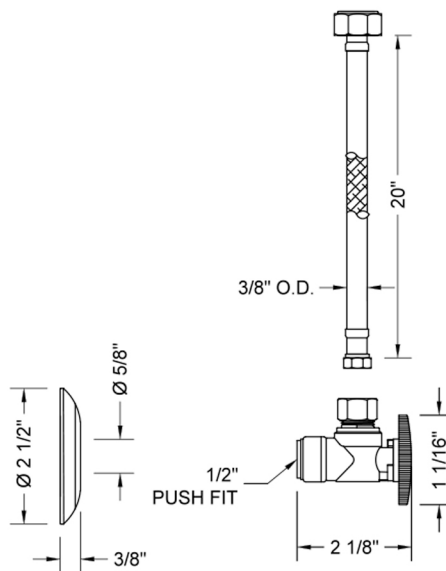

# Quarter Turn Angle Pattern 1/2" Push Fit x 3/8" O.D. Toilet Supply Kit with Escutcheon and 20" Grey JACLOFLEX Supply Line

**Model #: 638PF-157MN-GREY-**

## FEATURES:

- For use with 1/2" copper, CPVC, or PEX
- Complete Toilet Supply Kit
- Kit contains:
  - (1) Quarter Turn Angle Pattern 1/2" Push Fit x 3/8" O.D. Supply Valve with Oval Handle P/N 638-PF
  - (1) 20" Grey JACLO Flex Supply Line P/N 157-MN-GREY
  - (1) Escutcheon P/N 7463
  - (1) Clip P/N D7750-12

## SPECIFICATION DRAWING:

COMPONENTS	
DESCRIPTION	QTY:
ANGLE VALVE - OVAL HANDLE	1
20" JACLOFLEX	1
ESCUTCHEON	1
PUSH FIT CLIP	1