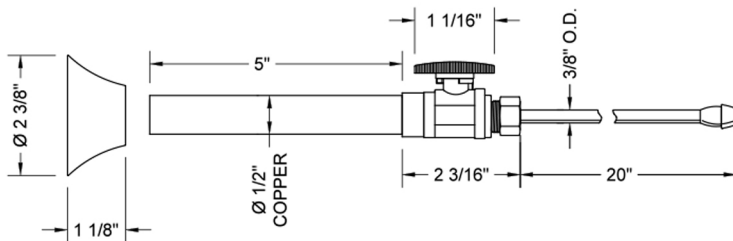

# Quarter Turn Straight Pattern 1/2" Copper (Sweat Fit) x 3/8" O.D. Faucet Supply Kit with Oval Handle, 20" Supply Tubes, Escutcheons

**Model #: 631-8-62-**

## FEATURES:

- Complete Faucet Supply Kit
- Kit contains:
  - (2) Quarter Turn Straight Pattern 1/2" Copper (Sweat Fit) x 3/8" O.D. Supply Valve with Oval Handle P/N 631-8
  - (2) 20" Copper Supply Tubes P/N 662
  - (2) Bell Escutcheons P/N 7116

## SPECIFICATION DRAWING:

COMPONENTS	
DESCRIPTION	QTY:
STRAIGHT VALVE - OVAL HANDLE	2
3/8" O.D. SUPPLY TUBE	2
ESCUTCHEON	2