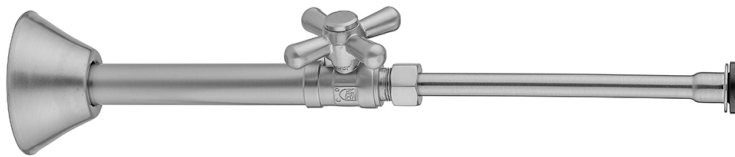

# Quarter Turn Straight Pattern 1/2" Copper (Sweat Fit) x 3/8" O.D. Toilet Supply Kit with Standard Cross Handle, 12" Supply Tube, Escutcheon

**Model #: 631-71-**

## FEATURES:

- Complete Toilet Supply Kit
- Kit contains:
  - (1) Quarter Turn Straight Pattern 1/2" Copper (Sweat Fit) x 3/8" O.D. Supply Valve with Standard Cross Handle P/N 631
  - (1) 12" Copper Supply Tube P/N 771
  - (1) Bell Escutcheon P/N 7116

## AVAILABLE FINISHES:

Polished Chrome (PCH)	Satin Chrome (SC)	Bronze Umber (BU)
Satin Nickel (SN)	Pewter (PEW)	Caramel Bronze (CB)
Polished Nickel (PN)	Antique Brass (AB)	Antique Copper (ACU)
Oil-Rubbed Bronze (ORB)	Polished Brass (PB)	Polished Copper (PCU)
Vintage Bronze (VB)	Satin Brass (SB)	Rose Gold (RG)
Matte Black (MBK)	Satin Gold (SG)	Polished Gold (PG)
Black Nickel (BKN)	Bombay Gold (BG)	Jewelers Gold (JG)
Europa Bronze (EB)	White (WH)	Sedona Beige (SDB)
Tristan Brass (TB)	Satin Cooper (SCU)	

## SPECIFICATION DRAWING:

COMPONENTS	
DESCRIPTION	QTY:
STRAIGHT VALVE - STANDARD CROSS HANDLE	1
12" X 3/8" O.D. SUPPLY TUBE	1
ESCUTCHEON	1
PLASTIC FILL VALVE COUPLING NUT	1