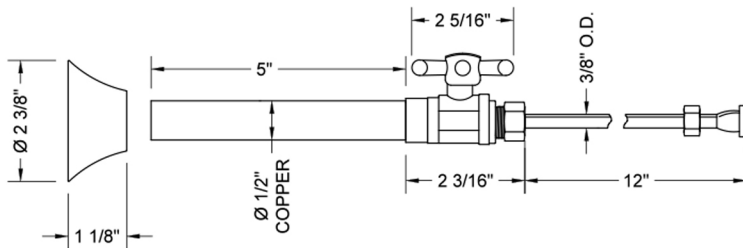

# Quarter Turn Straight Pattern 1/2" Copper (Sweat Fit) x 3/8" O.D. Toilet Supply Kit with Standard Cross Handle, 12" Supply Tube, Escutcheon

**Model #: 631-71-**

## FEATURES:

- Complete Toilet Supply Kit
- Kit contains:
  - (1) Quarter Turn Straight Pattern 1/2" Copper (Sweat Fit) x 3/8" O.D. Supply Valve with Standard Cross Handle P/N 631
  - (1) 12" Copper Supply Tube P/N 771
  - (1) Bell Escutcheon P/N 7116

## SPECIFICATION DRAWING:

COMPONENTS	
DESCRIPTION	QTY:
STRAIGHT VALVE - STANDARD CROSS HANDLE	1
12" X 3/8" O.D. SUPPLY TUBE	1
ESCUTCHEON	1
PLASTIC FILL VALVE COUPLING NUT	1