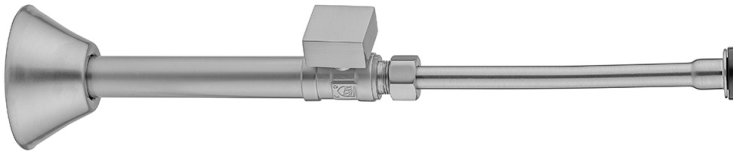

Quarter Turn Straight Pattern 1/2" Copper (Sweat Fit) x 3/8" O.D. Toilet Supply Kit with Square Handle, 12" Supply Tube, Escutcheon

Model #: 631-7-71-

FEATURES:

- Complete Toilet Supply Kit
- Kit contains:
 - (1) Quarter Turn Straight Pattern 1/2" Copper (Sweat Fit) x 3/8" O.D. Supply Valve with Square Handle P/N 631-7
 - (1) 12" Copper Supply Tube P/N 771
 - (1) Bell Escutcheon P/N 7116

AVAILABLE FINISHES:

Polished Chrome (PCH)	Satin Chrome (SC)	Bronze Umber (BU)
Satin Nickel (SN)	Pewter (PEW)	Caramel Bronze (CB)
Polished Nickel (PN)	Antique Brass (AB)	Antique Copper (ACU)
Oil-Rubbed Bronze (ORB)	Polished Brass (PB)	Polished Copper (PCU)
Vintage Bronze (VB)	Satin Brass (SB)	Rose Gold (RG)
Matte Black (MBK)	Satin Gold (SG)	Polished Gold (PG)
Black Nickel (BKN)	Bombay Gold (BG)	Jewelers Gold (JG)
Europa Bronze (EB)	White (WH)	Sedona Beige (SDB)
Tristan Brass (TB)	Satin Cooper (SCU)	

SPECIFICATION DRAWING:

COMPONENTS	
DESCRIPTION	QTY:
STRAIGHT VALVE - SQUARE HANDLE	1
12" X 3/8" O.D. SUPPLY TUBE	1
ESCUTCHEON	1
PLASTIC FILL VALVE COUPLING NUT	1

AVAILABLE HANDLES: