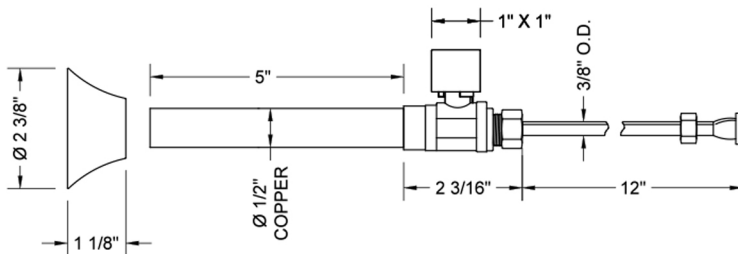

Quarter Turn Straight Pattern 1/2" Copper (Sweat Fit) x 3/8" O.D. Toilet Supply Kit with Square Handle, 12" Supply Tube, Escutcheon

Model #: 631-7-71-

FEATURES:

- Complete Toilet Supply Kit
- Kit contains:
 - (1) Quarter Turn Straight Pattern 1/2" Copper (Sweat Fit) x 3/8" O.D. Supply Valve with Square Handle P/N 631-7
 - (1) 12" Copper Supply Tube P/N 771
 - (1) Bell Escutcheon P/N 7116

SPECIFICATION DRAWING:

COMPONENTS	
DESCRIPTION	QTY:
STRAIGHT VALVE - SQUARE HANDLE	1
12" X 3/8" O.D. SUPPLY TUBE	1
ESCUTCHEON	1
PLASTIC FILL VALVE COUPLING NUT	1

AVAILABLE HANDLES: