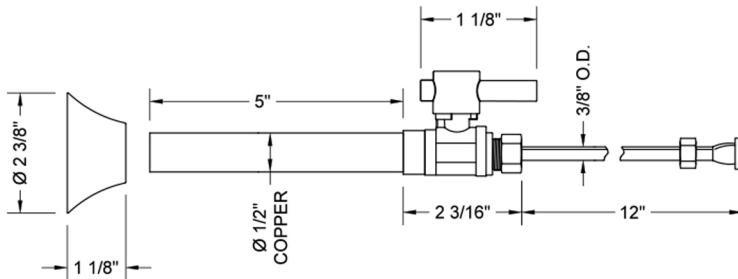

Quarter Turn Straight Pattern 1/2" Copper (Sweat Fit) x 3/8" O.D. Toilet Supply Kit with Contempo Lever Handle, 12" Supply Tube, Escutcheon

Model #: 631-2-71-

FEATURES:

- Complete Toilet Supply Kit
- Kit contains:
 - (1) Quarter Turn Straight Pattern 1/2" Copper (Sweat Fit) x 3/8" O.D. Supply Valve with Contempo Lever Handle P/N 631-2
 - (1) 12" Copper Supply Tube P/N 771
 - (1) Bell Escutcheon P/N 7116

SPECIFICATION DRAWING:

COMPONENTS	
DESCRIPTION	QTY:
STRAIGHT VALVE - CONTEMPO LEVER HANDLE	1
12" X 3/8" O.D. SUPPLY TUBE	1
ESCUTCHEON	1
PLASTIC FILL VALVE COUPLING NUT	1

AVAILABLE HANDLES: