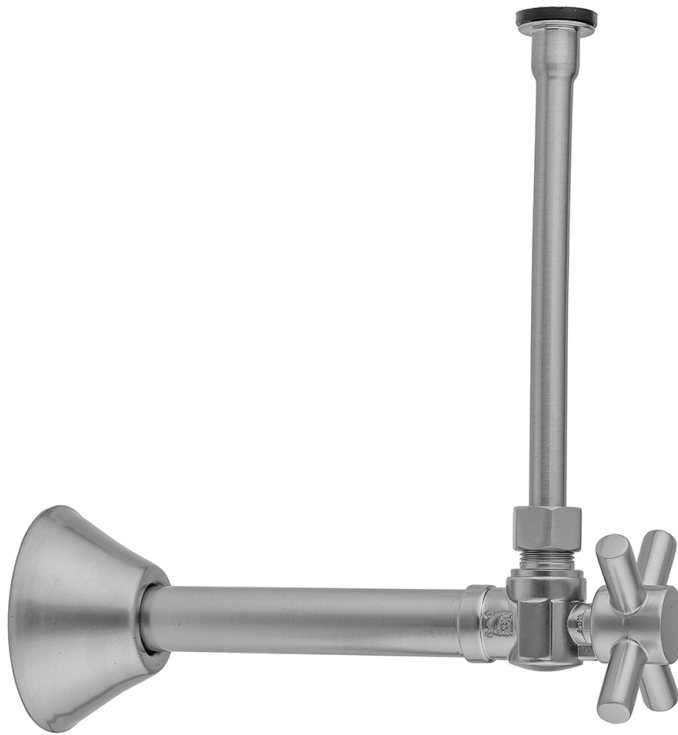

Quarter Turn Angle Pattern 1/2" Copper (Sweat Fit) x 3/8" O.D.  
Toilet Supply Kit with Contempo Cross Handle, 12" Supply Tube,  
Escutcheon

**Model #: 629-4-71-**

**FEATURES:**

- Complete Toilet Supply Kit
- Kit contains:
  - (1) Quarter Turn Angle Pattern 1/2" Copper (Sweat Fit) x 3/8" O.D. Supply Valve with Contempo Cross Handle P/N 629-4
  - (1) 12" Copper Supply Tube P/N 771
  - (1) Bell Escutcheon P/N 7116

**AVAILABLE FINISHES:**

Polished Chrome (PCH)	Satin Chrome (SC)	Bronze Umber (BU)
Satin Nickel (SN)	Pewter (PEW)	Caramel Bronze (CB)
Polished Nickel (PN)	Antique Brass (AB)	Antique Copper (ACU)
Oil-Rubbed Bronze (ORB)	Polished Brass (PB)	Polished Copper (PCU)
Vintage Bronze (VB)	Satin Brass (SB)	Rose Gold (RG)
Matte Black (MBK)	Satin Gold (SG)	Polished Gold (PG)
Black Nickel (BKN)	Bombay Gold (BG)	Jewelers Gold (JG)
Europa Bronze (EB)	White (WH)	Sedona Beige (SDB)
Tristan Brass (TB)	Satin Cooper (SCU)	

**SPECIFICATION DRAWING:**

COMPONENTS	
DESCRIPTION	QTY:
ANGLE VALVE - CONTEMPO CROSS HANDLE	1
12" X 3/8" O.D. SUPPLY TUBE	1
ESCUTCHEON	1
PLASTIC FILL VALVE COUPLING NUT	1

**AVAILABLE HANDLES:**