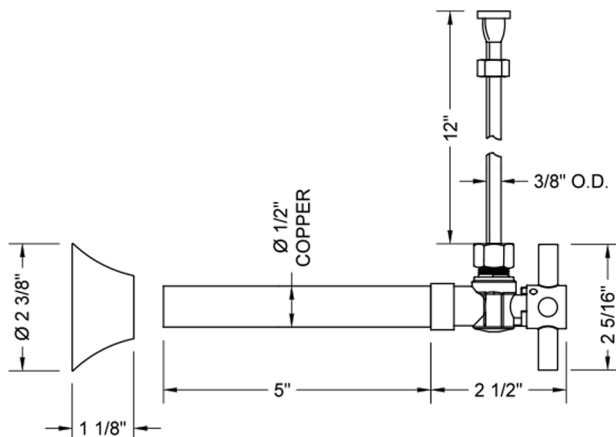

Quarter Turn Angle Pattern 1/2" Copper (Sweat Fit) x 3/8" O.D.  
Toilet Supply Kit with Contempo Cross Handle, 12" Supply Tube,  
Escutcheon

**Model #: 629-4-71-**

**FEATURES:**

- Complete Toilet Supply Kit
- Kit contains:
  - (1) Quarter Turn Angle Pattern 1/2" Copper (Sweat Fit) x 3/8" O.D. Supply Valve with Contempo Cross Handle P/N 629-4
  - (1) 12" Copper Supply Tube P/N 771
  - (1) Bell Escutcheon P/N 7116

**SPECIFICATION DRAWING:**

COMPONENTS	
DESCRIPTION	QTY:
ANGLE VALVE - CONTEMPO CROSS HANDLE	1
12" X 3/8" O.D. SUPPLY TUBE	1
ESCUTCHEON	1
PLASTIC FILL VALVE COUPLING NUT	1

**AVAILABLE HANDLES:**