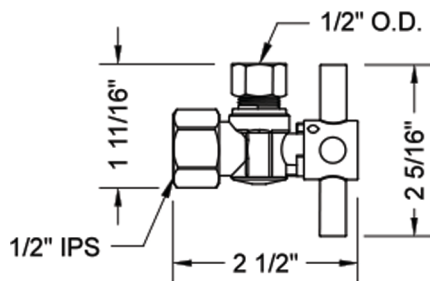

Quarter Turn Angle Pattern 1/2" IPS x 1/2" O.D. Supply Valve with Contempo Cross Handle

Model #: 626-4-

FEATURES:

- Angle pattern IPS x 1/2" O.D. quarter turn ball valve
- 1/2" IPS inlet x 1/2" O.D. outlet
- All brass body and stem

AVAILABLE FINISHES:

Polished Chrome (PCH)	Satin Chrome (SC)	Bronze Umber (BU)
Satin Nickel (SN)	Pewter (PEW)	Caramel Bronze (CB)
Polished Nickel (PN)	Antique Brass (AB)	Antique Copper (ACU)
Oil-Rubbed Bronze (ORB)	Polished Brass (PB)	Polished Copper (PCU)
Vintage Bronze (VB)	Satin Brass (SB)	Rose Gold (RG)
Matte Black (MBK)	Satin Gold (SG)	Polished Gold (PG)
Black Nickel (BKN)	Bombay Gold (BG)	Jewelers Gold (JG)
Europa Bronze (EB)	White (WH)	Sedona Beige (SDB)
Tristan Brass (TB)	Unlacquered Brass (ULB)	Satin Cooper (SCU)

SPECIFICATION DRAWING:

AVAILABLE HANDLES:

COMPLIANCES:

Complies with: ASME A112.18.1-2012/CSA B125.1-12