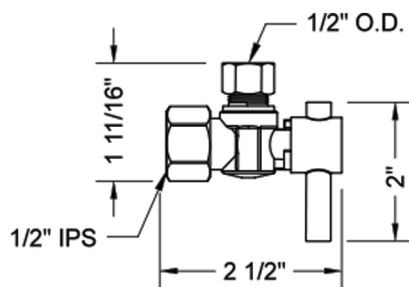

Quarter Turn Angle Pattern 1/2" IPS x 1/2" O.D. Supply Valve with Contempo Lever Handle

Model #: 626-2-

FEATURES:

- Angle pattern IPS x 1/2" O.D. quarter turn ball valve
- 1/2" IPS inlet x 1/2" O.D. outlet
- All brass body and stem

AVAILABLE FINISHES:

Polished Chrome (PCH)	Satin Chrome (SC)	Bronze Umber (BU)
Satin Nickel (SN)	Pewter (PEW)	Caramel Bronze (CB)
Polished Nickel (PN)	Antique Brass (AB)	Antique Copper (ACU)
Oil-Rubbed Bronze (ORB)	Polished Brass (PB)	Polished Copper (PCU)
Vintage Bronze (VB)	Satin Brass (SB)	Rose Gold (RG)
Matte Black (MBK)	Satin Gold (SG)	Polished Gold (PG)
Black Nickel (BKN)	Bombay Gold (BG)	Jewelers Gold (JG)
Europa Bronze (EB)	White (WH)	Sedona Beige (SDB)
Tristan Brass (TB)	Unlacquered Brass (ULB)	Satin Cooper (SCU)

SPECIFICATION DRAWING:

AVAILABLE HANDLES:

COMPLIANCES:

Complies with: ASME A112.18.1-2012/CSA B125.1-12