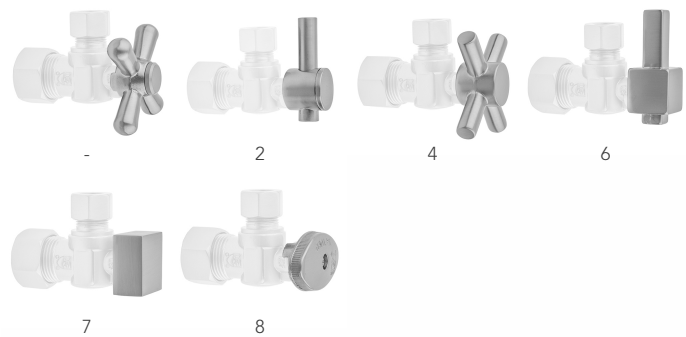

AVAILABLE HANDLES:

COMPLIANCES:

Complies with: ASME A112.18.1-2012/CSA B125.1-12