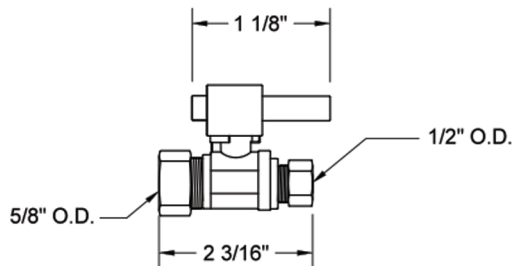

SPECIFICATION DRAWING: