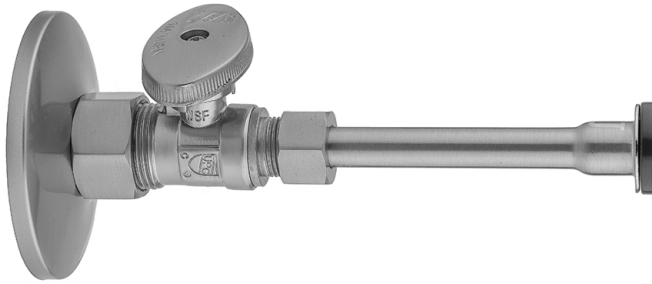

Quarter Turn Straight Pattern 5/8" O.D. Compression (Fits 1/2" Copper) x 3/8" O.D. Toilet Supply Kit with Oval Handle, 12" Supply Tube, Escutcheon

Model #: 622-8-71-

FEATURES:

- Complete Toilet Supply Kit
- Kit contains:
 - (1) Quarter Turn Straight Pattern 5/8" O.D. Compression (Fits 1/2" Copper) x 3/8" O.D. Supply Valve with Oval Handle P/N 622-8
 - (1) 12" Copper Supply Tube P/N 771
 - (1) Escutcheon P/N 7463 (ULB P/N 6015)

AVAILABLE FINISHES:

Polished Chrome (PCH)	Satin Chrome (SC)	Bronze Umber (BU)
Satin Nickel (SN)	Pewter (PEW)	Caramel Bronze (CB)
Polished Nickel (PN)	Antique Brass (AB)	Antique Copper (ACU)
Oil-Rubbed Bronze (ORB)	Polished Brass (PB)	Polished Copper (PCU)
Vintage Bronze (VB)	Satin Brass (SB)	Rose Gold (RG)
Matte Black (MBK)	Satin Gold (SG)	Polished Gold (PG)
Black Nickel (BKN)	Bombay Gold (BG)	Jewelers Gold (JG)
Europa Bronze (EB)	White (WH)	Sedona Beige (SDB)
Tristan Brass (TB)	Satin Cooper (SCU)	

SPECIFICATION DRAWING:

COMPONENTS	
DESCRIPTION	QTY:
STRAIGHT VALVE - OVAL HANDLE	1
12" X 3/8" O.D. SUPPLY TUBE	1
ESCUTCHEON	1
PLASTIC FILL VALVE COUPLING NUT	1

AVAILABLE HANDLES: