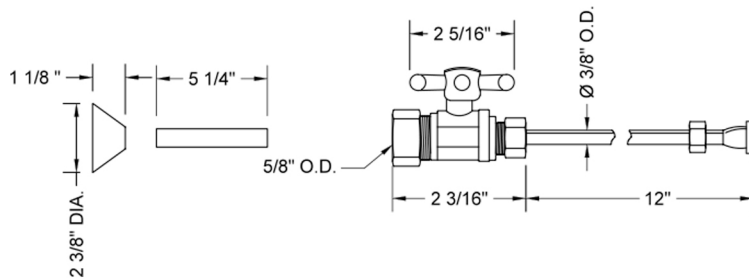

# Quarter Turn Straight Pattern 5/8" O.D. Compression (Fits 1/2" Copper) x 3/8" O.D. Toilet Supply Kit Standard Cross, 12" Supply Tube Cover Tube, Escutcheon

**Model #: 622-71CT-**

## FEATURES:

- Complete Toilet Supply Kit
- Kit contains:
  - (1) Quarter Turn Straight Pattern 5/8" O.D. Compression (Fits 1/2" Copper) x 3/8" O.D. Supply Valve with Standard Cross Handle P/N 622
  - (1) 12" Copper Supply Tube P/N 771
  - (1) Bell Escutcheon P/N 7116
  - (1) Cover Tube P/N 579

## SPECIFICATION DRAWING:

COMPONENTS	
DESCRIPTION	QTY.
STRAIGHT VALVE - CONTEMPO CROSS HANDLE	1
12" X 3/8" O.D. SUPPLY TUBE	1
ESCUTCHEON	1
PLASTIC FILL VALVE COUPLING NUT	1
5 1/4" COVER TUBE	1