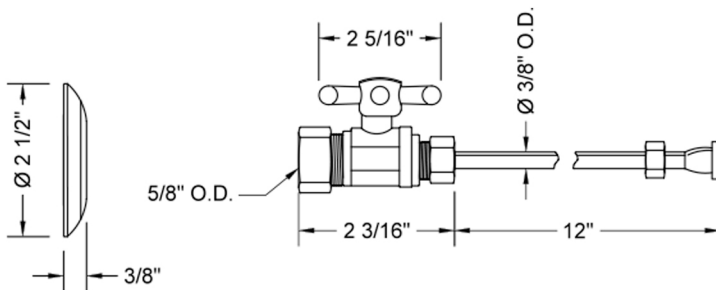

Quarter Turn Straight Pattern 5/8" O.D. Compression (Fits 1/2" Copper) x 3/8" O.D. Toilet Supply Kit with Standard Cross Handle, 12" Supply Tube, Escutcheon

Model #: 622-71-

FEATURES:

- Complete Toilet Supply Kit
- Kit contains:
 - (1) Quarter Turn Straight Pattern 5/8" O.D. Compression (Fits 1/2" Copper) x 3/8" O.D. Supply Valve with Standard Cross Handle P/N 622-6
 - (1) 12" Copper Supply Tube P/N 771
 - (1) Escutcheon P/N 7463 (ULB P/N 6015)

SPECIFICATION DRAWING:

COMPONENTS	
DESCRIPTION	QTY:
STRAIGHT VALVE - STANDARD CROSS HANDLE	1
12" X 3/8" O.D. SUPPLY TUBE	1
ESCUTCHEON	1
PLASTIC FILL VALVE COUPLING NUT	1

AVAILABLE HANDLES: