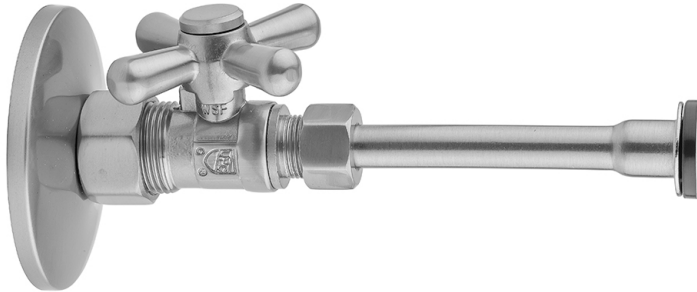

Quarter Turn Straight Pattern 5/8" O.D. Compression (Fits 1/2" Copper) x 3/8" O.D. Toilet Supply Kit with Standard Cross Handle, 12" Supply Tube, Escutcheon

Model #: 622-71-

FEATURES:

- Complete Toilet Supply Kit
- Kit contains:
 - (1) Quarter Turn Straight Pattern 5/8" O.D. Compression (Fits 1/2" Copper) x 3/8" O.D. Supply Valve with Standard Cross Handle P/N 622-6
 - (1) 12" Copper Supply Tube P/N 771
 - (1) Escutcheon P/N 7463 (ULB P/N 6015)

AVAILABLE FINISHES:

Polished Chrome (PCH)	Satin Chrome (SC)	Bronze Umber (BU)
Satin Nickel (SN)	Pewter (PEW)	Caramel Bronze (CB)
Polished Nickel (PN)	Antique Brass (AB)	Antique Copper (ACU)
Oil-Rubbed Bronze (ORB)	Polished Brass (PB)	Polished Copper (PCU)
Vintage Bronze (VB)	Satin Brass (SB)	Rose Gold (RG)
Matte Black (MBK)	Satin Gold (SG)	Polished Gold (PG)
Black Nickel (BKN)	Bombay Gold (BG)	Jewelers Gold (JG)
Europa Bronze (EB)	White (WH)	Sedona Beige (SDB)
Tristan Brass (TB)	Unlacquered Brass (ULB)	Satin Cooper (SCU)

SPECIFICATION DRAWING:

COMPONENTS	
DESCRIPTION	QTY:
STRAIGHT VALVE - STANDARD CROSS HANDLE	1
12" X 3/8" O.D. SUPPLY TUBE	1
ESCUTCHEON	1
PLASTIC FILL VALVE COUPLING NUT	1

AVAILABLE HANDLES: