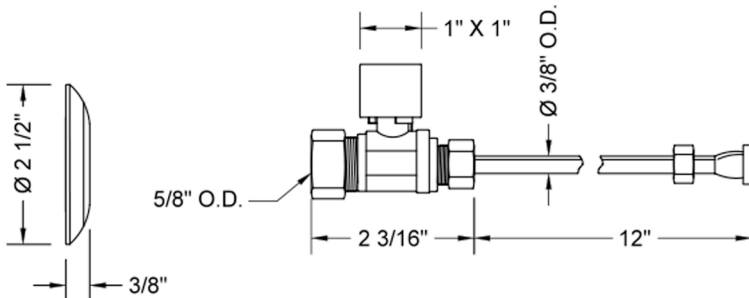

# Quarter Turn Straight Pattern 5/8" O.D. Compression (Fits 1/2" Copper) x 3/8" O.D. Toilet Supply Kit Square Handle, 12" Supply Tube, Escutcheon

**Model #: 622-7-71-**

## FEATURES:

- Complete Toilet Supply Kit
- Kit contains:
  - (1) Quarter Turn Straight Pattern 5/8" O.D. Compression (Fits 1/2" Copper) x 3/8" O.D. Supply Valve with Square Handle P/N 622-7
  - (1) 12" Copper Supply Tube P/N 771
  - (1) Escutcheon P/N 7463 (ULB P/N 6015)

## SPECIFICATION DRAWING:

COMPONENTS	
DESCRIPTION	QTY:
STRAIGHT VALVE - SQUARE HANDLE	1
12" X 3/8" O.D. SUPPLY TUBE	1
ESCUTCHEON	1
PLASTIC FILL VALVE COUPLING NUT	1