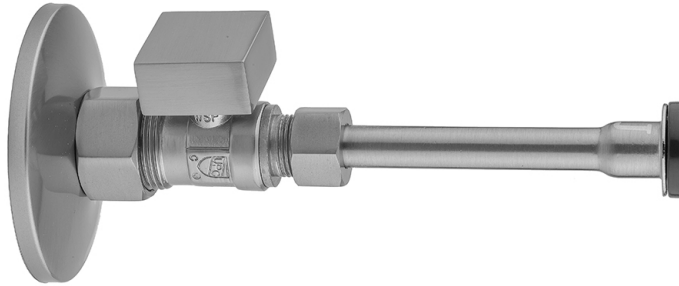

# Quarter Turn Straight Pattern 5/8" O.D. Compression (Fits 1/2" Copper) x 3/8" O.D. Toilet Supply Kit Square Handle, 12" Supply Tube, Escutcheon

**Model #: 622-7-71-**

## FEATURES:

- Complete Toilet Supply Kit
- Kit contains:
  - (1) Quarter Turn Straight Pattern 5/8" O.D. Compression (Fits 1/2" Copper) x 3/8" O.D. Supply Valve with Square Handle P/N 622-7
  - (1) 12" Copper Supply Tube P/N 771
  - (1) Escutcheon P/N 7463 (ULB P/N 6015)

## AVAILABLE FINISHES:

Polished Chrome (PCH)	Satin Chrome (SC)	Bronze Umber (BU)
Satin Nickel (SN)	Pewter (PEW)	Caramel Bronze (CB)
Polished Nickel (PN)	Antique Brass (AB)	Antique Copper (ACU)
Oil-Rubbed Bronze (ORB)	Polished Brass (PB)	Polished Copper (PCU)
Vintage Bronze (VB)	Satin Brass (SB)	Rose Gold (RG)
Matte Black (MBK)	Satin Gold (SG)	Polished Gold (PG)
Black Nickel (BKN)	Bombay Gold (BG)	Jewelers Gold (JG)
Europa Bronze (EB)	White (WH)	Sedona Beige (SDB)
Tristan Brass (TB)	Unlacquered Brass (ULB)	Satin Cooper (SCU)

## SPECIFICATION DRAWING:

COMPONENTS	
DESCRIPTION	QTY:
STRAIGHT VALVE - SQUARE HANDLE	1
12" X 3/8" O.D. SUPPLY TUBE	1
ESCUTCHEON	1
PLASTIC FILL VALVE COUPLING NUT	1