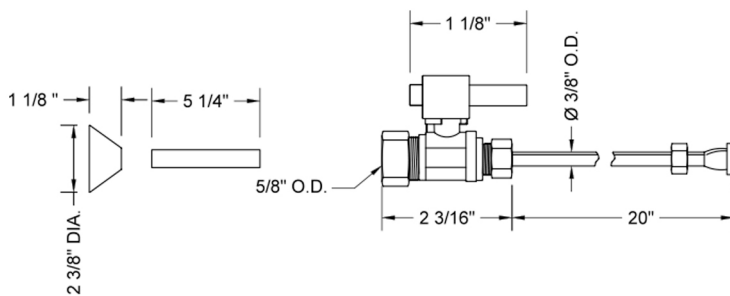

# Quarter Turn Straight Pattern 5/8" O.D. Compression (Fits 1/2" Copper) x 3/8" O.D. Toilet Supply Kit with Square Lever, 20" Supply Tube, Cover Tube, Escutcheon

**Model #: 622-6-72CT-**

## FEATURES:

- Complete Toilet Supply Kit
- Kit contains:
  - (1) Quarter Turn Straight Pattern 5/8" O.D. Compression (Fits 1/2" Copper) x 3/8" O.D. Supply Valve with Square Lever Handle P/N 622-6
  - (1) 20" Copper Supply Tube P/N 772
  - (1) Bell Escutcheon P/N 7116
  - (1) Cover Tube P/N 579

## SPECIFICATION DRAWING:

COMPONENTS	
DESCRIPTION	QTY:
STRAIGHT VALVE - SQUARE LEVER HANDLE	1
20" X 3/8" O.D. SUPPLY TUBE	1
ESCUTCHEON	1
PLASTIC FILL VALVE COUPLING NUT	1
5 1/4" COVER TUBE	1