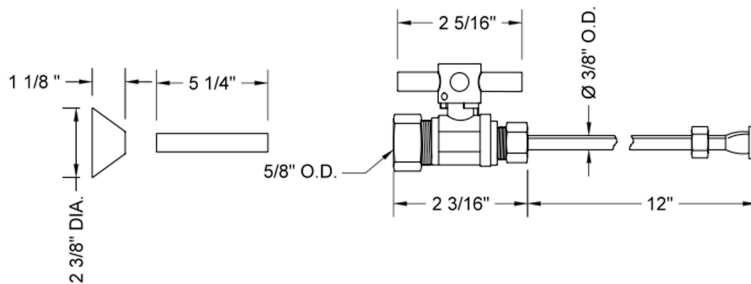

# Quarter Turn Straight Pattern 5/8" O.D. Compression (Fits 1/2" Copper) x 3/8" O.D. Toilet Supply Kit Contempo Cross, 12" Supply Tube Cover Tube, Escutcheon

**Model #: 622-4-71CT-**

## FEATURES:

- Complete Toilet Supply Kit
- Kit contains:
  - (1) Quarter Turn Straight Pattern 5/8" O.D. Compression (Fits 1/2" Copper) x 3/8" O.D. Supply Valve with Contempo Cross Handle P/N 622-4
  - (1) 12" Copper Supply Tube P/N 771
  - (1) Bell Escutcheon P/N 7116
  - (1) Cover Tube P/N 579

## SPECIFICATION DRAWING:

COMPONENTS	
DESCRIPTION	QTY:
STRAIGHT VALVE - CONTEMPO CROSS HANDLE	1
12" X 3/8" O.D. SUPPLY TUBE	1
ESCUTCHEON	1
PLASTIC FILL VALVE COUPLING NUT	1
5 1/4" COVER TUBE	1