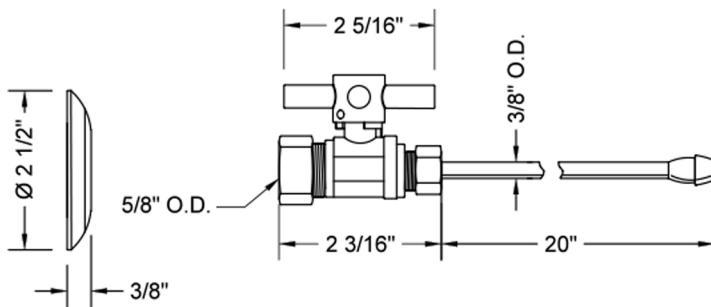

Quarter Turn Straight Pattern 5/8" O.D. Compression (Fits 1/2" Copper) x 3/8" O.D. Faucet Supply Kit with Contempo Cross Handle, 20" Supply Tubes, Escutcheons

Model #: 622-4-62-

FEATURES:

- Complete Faucet Supply Kit
- Kit contains:
 - (2) Quarter Turn Straight Pattern 5/8" O.D. Compression (Fits 1/2" Copper) x 3/8" O.D. Supply Valve with Contempo Cross Handle P/N 622-4
 - (2) 20" Copper Supply Tubes P/N 662
 - (2) Escutcheons P/N 7463 (ULB P/N 6015)

SPECIFICATION DRAWING:

COMPONENTS	
DESCRIPTION	QTY:
STRAIGHT VALVE - CONTEMPO CROSS HANDLE	2
20" x 3/8" O.D. SUPPLY TUBE	2
ESCUTCHEON	2

AVAILABLE HANDLES: