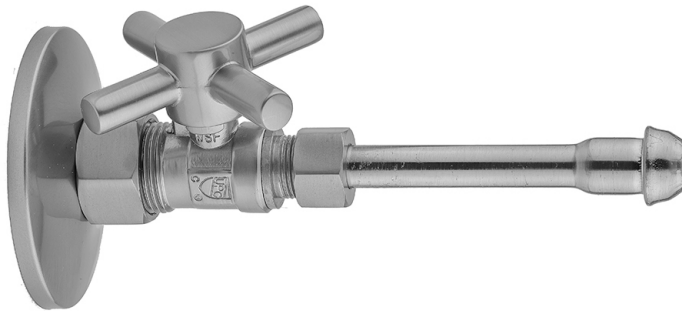

Quarter Turn Straight Pattern 5/8" O.D. Compression (Fits 1/2" Copper) x 3/8" O.D. Faucet Supply Kit with Contempo Cross Handle, 20" Supply Tubes, Escutcheons

Model #: 622-4-62-

FEATURES:

- Complete Faucet Supply Kit
- Kit contains:
 - (2) Quarter Turn Straight Pattern 5/8" O.D. Compression (Fits 1/2" Copper) x 3/8" O.D. Supply Valve with Contempo Cross Handle P/N 622-4
 - (2) 20" Copper Supply Tubes P/N 662
 - (2) Escutcheons P/N 7463 (ULB P/N 6015)

AVAILABLE FINISHES:

Polished Chrome (PCH)	Satin Chrome (SC)	Bronze Umber (BU)
Satin Nickel (SN)	Pewter (PEW)	Caramel Bronze (CB)
Polished Nickel (PN)	Antique Brass (AB)	Antique Copper (ACU)
Oil-Rubbed Bronze (ORB)	Polished Brass (PB)	Polished Copper (PCU)
Vintage Bronze (VB)	Satin Brass (SB)	Rose Gold (RG)
Matte Black (MBK)	Satin Gold (SG)	Polished Gold (PG)
Black Nickel (BKN)	Bombay Gold (BG)	Jewelers Gold (JG)
Europa Bronze (EB)	White (WH)	Sedona Beige (SDB)
Tristan Brass (TB)	Unlacquered Brass (ULB)	Satin Cooper (SCU)

SPECIFICATION DRAWING:

COMPONENTS	
DESCRIPTION	QTY:
STRAIGHT VALVE - CONTEMPO CROSS HANDLE	2
20" x 3/8" O.D. SUPPLY TUBE	2
ESCUTCHEON	2

AVAILABLE HANDLES: