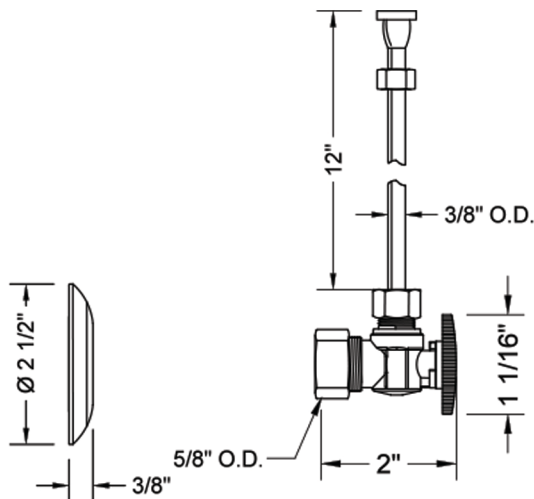

Quarter Turn Angle Pattern 5/8" O.D. Compression (Fits 1/2" Copper) x 3/8" O.D. Toilet Supply Kit Oval Handle, 12" Supply Tube, Escutcheon

**Model #: 621-8-71-**

**FEATURES:**

- Complete Toilet Supply Kit
- Kit contains:
  - (1) Quarter Turn Angle Pattern 5/8" O.D. Compression (Fits 1/2" Copper) x 3/8" O.D. Supply Valve with Oval Handle P/N 621-8
  - (1) 12" Copper Supply Tube P/N 771
  - (1) Escutcheon P/N 7463 (ULB P/N 6015)

**SPECIFICATION DRAWING:**

COMPONENTS	
DESCRIPTION	QTY:
ANGLE VALVE - OVAL HANDLE	1
12" X 3/8" O.D. SUPPLY TUBE	1
ESCUTCHEON	1
PLASTIC FILL VALVE COUPLING NUT	1

**AVAILABLE HANDLES:**