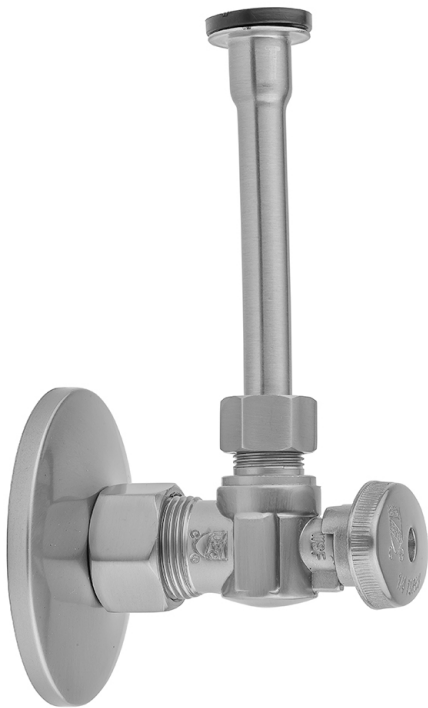

Quarter Turn Angle Pattern 5/8" O.D. Compression (Fits 1/2" Copper) x 3/8" O.D. Toilet Supply Kit Oval Handle, 12" Supply Tube, Escutcheon

**Model #: 621-8-71-**

**FEATURES:**

- Complete Toilet Supply Kit
- Kit contains:
  - (1) Quarter Turn Angle Pattern 5/8" O.D. Compression (Fits 1/2" Copper) x 3/8" O.D. Supply Valve with Oval Handle P/N 621-8
  - (1) 12" Copper Supply Tube P/N 771
  - (1) Escutcheon P/N 7463 (ULB P/N 6015)

**AVAILABLE FINISHES:**

Polished Chrome (PCH)	Satin Chrome (SC)	Bronze Umber (BU)
Satin Nickel (SN)	Pewter (PEW)	Caramel Bronze (CB)
Polished Nickel (PN)	Antique Brass (AB)	Antique Copper (ACU)
Oil-Rubbed Bronze (ORB)	Polished Brass (PB)	Polished Copper (PCU)
Vintage Bronze (VB)	Satin Brass (SB)	Rose Gold (RG)
Matte Black (MBK)	Satin Gold (SG)	Polished Gold (PG)
Black Nickel (BKN)	Bombay Gold (BG)	Jewelers Gold (JG)
Europa Bronze (EB)	White (WH)	Sedona Beige (SDB)
Tristan Brass (TB)	Satin Cooper (SCU)	

**SPECIFICATION DRAWING:**

COMPONENTS	
DESCRIPTION	QTY:
ANGLE VALVE - OVAL HANDLE	1
12" X 3/8" O.D. SUPPLY TUBE	1
ESCUTCHEON	1
PLASTIC FILL VALVE COUPLING NUT	1

**AVAILABLE HANDLES:**