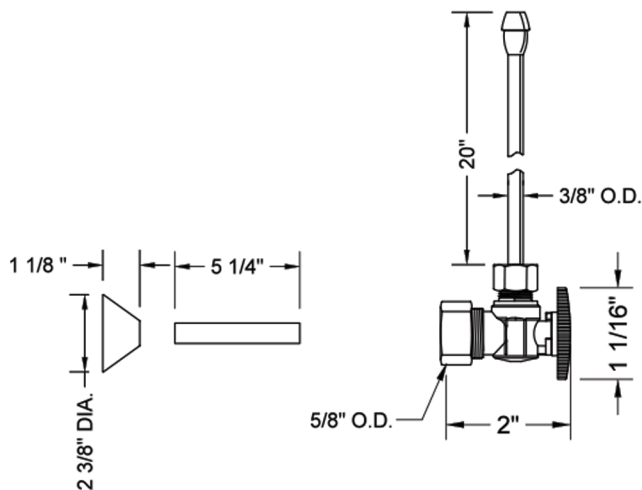

Quarter Turn Angle Pattern 5/8" O.D. Compression (Fits 1/2" Copper) x 3/8" O.D. Faucet Supply Kit Oval Handle, 20" Supply Tubes Cover Tube, Escutcheons

Model #: 621-8-62CT-

FEATURES:

- Complete Faucet Supply Kit
- Kit contains:
 - (2) Quarter Turn Angle Pattern 5/8" O.D. Compression (Fits 1/2" Copper) x 3/8" O.D. Supply Valve with Oval Handle P/N 621-8
 - (2) 20" Copper Supply Tubes P/N 662
 - (2) Bell Escutcheons P/N 7116
 - (2) Cover Tubes P/N 579

SPECIFICATION DRAWING:

COMPONENTS	
DESCRIPTION	QTY:
ANGLE VALVE - OVAL HANDLE	2
3/8" O.D. SUPPLY TUBE	2
1/2" O.D. SUPPLY TUBE	2
5 1/4" COVER TUBE	2

AVAILABLE HANDLES: