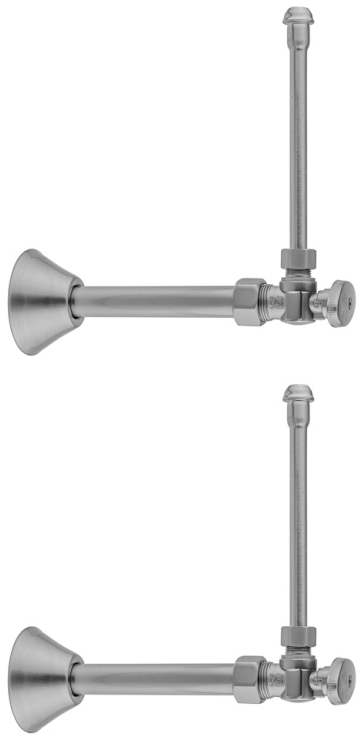

Quarter Turn Angle Pattern 5/8" O.D. Compression (Fits 1/2" Copper) x 3/8" O.D. Faucet Supply Kit Oval Handle, 20" Supply Tubes Cover Tube, Escutcheons

Model #: 621-8-62CT-

FEATURES:

- Complete Faucet Supply Kit
- Kit contains:
 - (2) Quarter Turn Angle Pattern 5/8" O.D. Compression (Fits 1/2" Copper) x 3/8" O.D. Supply Valve with Oval Handle P/N 621-8
 - (2) 20" Copper Supply Tubes P/N 662
 - (2) Bell Escutcheons P/N 7116
 - (2) Cover Tubes P/N 579

AVAILABLE FINISHES:

Polished Chrome (PCH)	Satin Chrome (SC)	Bronze Umber (BU)
Satin Nickel (SN)	Pewter (PEW)	Caramel Bronze (CB)
Polished Nickel (PN)	Antique Brass (AB)	Antique Copper (ACU)
Oil-Rubbed Bronze (ORB)	Polished Brass (PB)	Polished Copper (PCU)
Vintage Bronze (VB)	Satin Brass (SB)	Rose Gold (RG)
Matte Black (MBK)	Satin Gold (SG)	Polished Gold (PG)
Black Nickel (BKN)	Bombay Gold (BG)	Jewelers Gold (JG)
Europa Bronze (EB)	White (WH)	Sedona Beige (SDB)
Tristan Brass (TB)	Satin Cooper (SCU)	

SPECIFICATION DRAWING:

COMPONENTS	
DESCRIPTION	QTY:
ANGLE VALVE - OVAL HANDLE	2
3/8" O.D. SUPPLY TUBE	2
1/2" O.D. SUPPLY TUBE	2
5 1/4" COVER TUBE	2

AVAILABLE HANDLES: