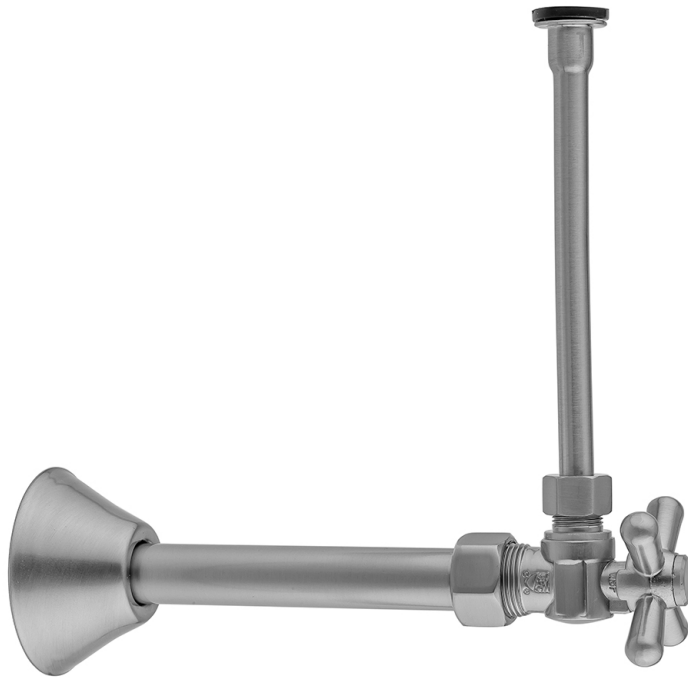

Quarter Turn Angle Pattern 5/8" O.D. Compression (Fits 1/2" Copper) x 3/8" O.D. Toilet Supply Kit Standard Cross Handle, 12" Supply Tube, Cover Tube, Escutcheon
Model #: 621-71CT-

FEATURES:

- Complete Toilet Supply Kit
- Kit contains:
 - (1) Quarter Turn Angle Pattern 5/8" O.D. Compression (Fits 1/2" Copper) x 3/8" O.D. Supply Valve with Standard Cross Handle P/N 621
 - (1) 12" Copper Supply Tubes P/N 771
 - (1) Bell Escutcheon P/N 7116
 - (1) Cover Tube P/N 579

AVAILABLE FINISHES:

Polished Chrome (PCH)	Satin Chrome (SC)	Bronze Umber (BU)
Satin Nickel (SN)	Pewter (PEW)	Caramel Bronze (CB)
Polished Nickel (PN)	Antique Brass (AB)	Antique Copper (ACU)
Oil-Rubbed Bronze (ORB)	Polished Brass (PB)	Polished Copper (PCU)
Vintage Bronze (VB)	Satin Brass (SB)	Rose Gold (RG)
Matte Black (MBK)	Satin Gold (SG)	Polished Gold (PG)
Black Nickel (BKN)	Bombay Gold (BG)	Jewelers Gold (JG)
Europa Bronze (EB)	White (WH)	Sedona Beige (SDB)
Tristan Brass (TB)	Unlacquered Brass (ULB)	Satin Cooper (SCU)

SPECIFICATION DRAWING:

COMPONENTS	
DESCRIPTION	QTY:
ANGLE VALVE - CONTEMPO CROSS HANDLE	1
12" X 3/8" O.D. SUPPLY TUBE	1
ESCUTCHEON	1
PLASTIC FILL VALVE COUPLING NUT	1
5 1/4" COVER TUBE	1

AVAILABLE HANDLES: