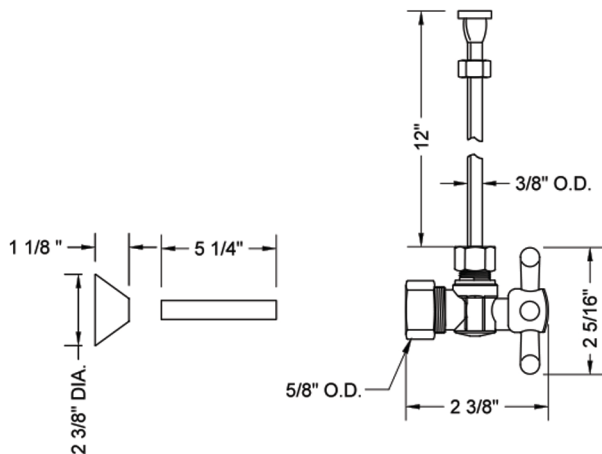

Quarter Turn Angle Pattern 5/8" O.D. Compression (Fits 1/2" Copper) x 3/8" O.D. Toilet Supply Kit Standard Cross Handle, 12" Supply Tube, Cover Tube, Escutcheon
Model #: 621-71CT-

FEATURES:

- Complete Toilet Supply Kit
- Kit contains:
 - (1) Quarter Turn Angle Pattern 5/8" O.D. Compression (Fits 1/2" Copper) x 3/8" O.D. Supply Valve with Standard Cross Handle P/N 621
 - (1) 12" Copper Supply Tubes P/N 771
 - (1) Bell Escutcheon P/N 7116
 - (1) Cover Tube P/N 579

SPECIFICATION DRAWING:

COMPONENTS	
DESCRIPTION	QTY:
ANGLE VALVE - CONTEMPO CROSS HANDLE	1
12" X 3/8" O.D. SUPPLY TUBE	1
ESCUTCHEON	1
PLASTIC FILL VALVE COUPLING NUT	1
5 1/4" COVER TUBE	1

AVAILABLE HANDLES: