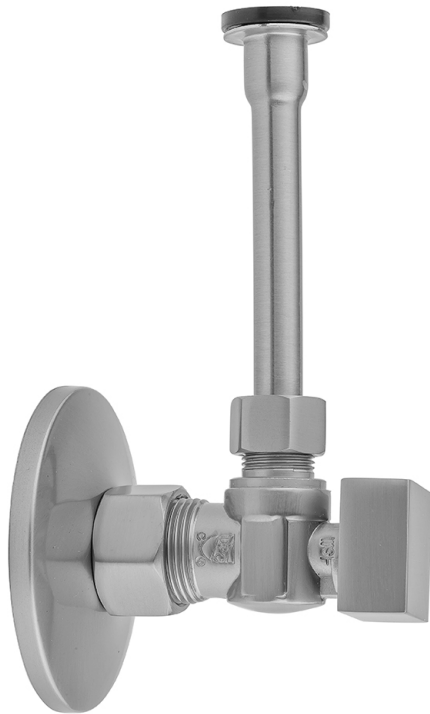

Quarter Turn Angle Pattern 5/8" O.D. Compression (Fits 1/2" Copper) x 3/8" O.D. Toilet Supply Kit Square Handle, 12" Supply Tubes, Escutcheon

Model #: 621-7-71-

FEATURES:

- Complete Toilet Supply Kit
- Kit contains:
 - (1) Quarter Turn Angle Pattern 5/8" O.D. Compression (Fits 1/2" Copper) x 3/8" O.D. Supply Valve with Square Handle P/N 621-7
 - (1) 12" Copper Supply Tube P/N 771
 - (1) Escutcheon P/N 7463 (ULB P/N 6015)

AVAILABLE FINISHES:

Polished Chrome (PCH)	Satin Chrome (SC)	Bronze Umber (BU)
Satin Nickel (SN)	Pewter (PEW)	Caramel Bronze (CB)
Polished Nickel (PN)	Antique Brass (AB)	Antique Copper (ACU)
Oil-Rubbed Bronze (ORB)	Polished Brass (PB)	Polished Copper (PCU)
Vintage Bronze (VB)	Satin Brass (SB)	Rose Gold (RG)
Matte Black (MBK)	Satin Gold (SG)	Polished Gold (PG)
Black Nickel (BKN)	Bombay Gold (BG)	Jewelers Gold (JG)
Europa Bronze (EB)	White (WH)	Sedona Beige (SDB)
Tristan Brass (TB)	Unlacquered Brass (ULB)	Satin Cooper (SCU)

SPECIFICATION DRAWING:

COMPONENTS	
DESCRIPTION	QTY.
ANGLE VALVE - SQUARE HANDLE	1
12" X 3/8" O.D. SUPPLY TUBE	1
ESCUTCHEON	1
PLASTIC FILL VALVE COUPLING NUT	1

AVAILABLE HANDLES: