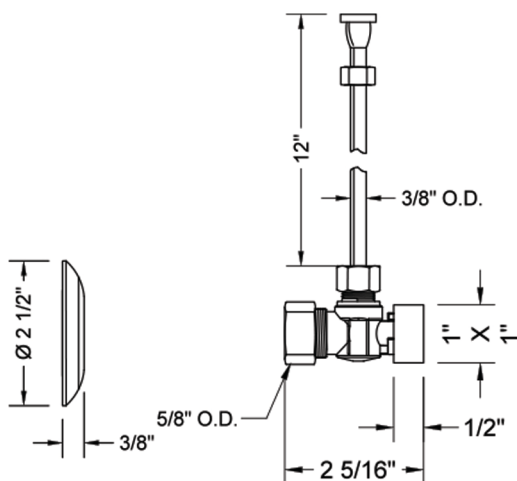

Quarter Turn Angle Pattern 5/8" O.D. Compression (Fits 1/2" Copper) x 3/8" O.D. Toilet Supply Kit Square Handle, 12" Supply Tubes, Escutcheon

Model #: 621-7-71-

FEATURES:

- Complete Toilet Supply Kit
- Kit contains:
 - (1) Quarter Turn Angle Pattern 5/8" O.D. Compression (Fits 1/2" Copper) x 3/8" O.D. Supply Valve with Square Handle P/N 621-7
 - (1) 12" Copper Supply Tube P/N 771
 - (1) Escutcheon P/N 7463 (ULB P/N 6015)

SPECIFICATION DRAWING:

COMPONENTS	
DESCRIPTION	QTY.
ANGLE VALVE - SQUARE HANDLE	1
12" X 3/8" O.D. SUPPLY TUBE	1
ESCUTCHEON	1
PLASTIC FILL VALVE COUPLING NUT	1

AVAILABLE HANDLES: