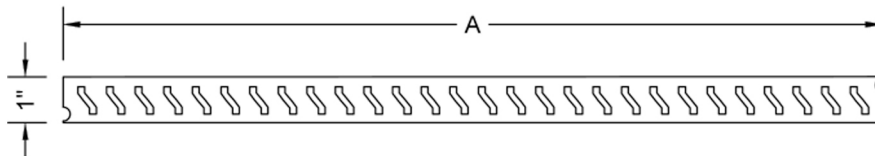

## Slim 60" Channel Drain "S" Grate

**Model #: 6208-60-**

### FEATURES:

- 1" wide sleek design grate
- 304 stainless steel construction
- Nominal size: 60"
- JACLO slim channel drain body sold separately P/N 83260
- Key included to remove grate for easy cleaning
- Stackable plastic feet included for easy installation

### SPECIFICATION DRAWING:

JACLO SLIM "S" GRATE ONLY		
PART. #	DESCRIPTION	A
6208-32-XXX	32" SLIM "S" GRATE	32"
6208-36-XXX	36" SLIM "S" GRATE	36"
6208-42-XXX	42" SLIM "S" GRATE	42"
6208-48-XXX	48" SLIM "S" GRATE	48"
6208-60-XXX	60" SLIM "S" GRATE	60"