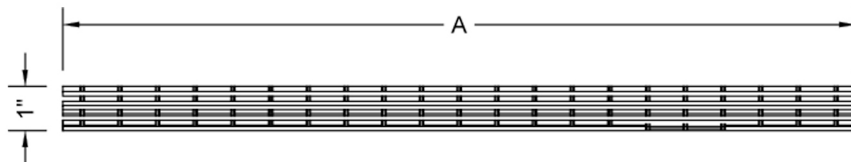

Slim 36" Channel Drain Bar Grate

Model #: 6204-36-

FEATURES:

- 1" wide sleek design grate
- 304 stainless steel construction
- JACLO slim channel drain body sold separately (83236)
- Standard finishes: BSS & PSS. Additional finishes available: BKN, JG, PB, PG, SG, SB, ORB, MBK, BU, SDB, WH, TB, EB. Call for pricing and availability

AVAILABLE FINISHES:

Polished Stainless (PSS) Brushed Stainless (BSS)

SPECIFICATION DRAWING:

JACLO SLIM BAR GRATE ONLY		
PART. #	DESCRIPTION	A
6204-24-XXX	24" BAR GRATE	24"
6204-32-XXX	32" BAR GRATE	32"
6204-36-XXX	36" BAR GRATE	36"
6204-42-XXX	42" BAR GRATE	42"
6204-48-XXX	48" BAR GRATE	48"
6204-60-XXX	60" BAR GRATE	60"