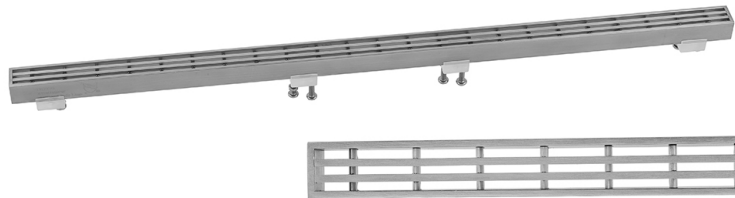

Slim 36" Channel Drain Bar Grate

Model #: 6204-36-

FEATURES:

- 1" wide sleek design grate
- 304 stainless steel construction
- JACLO slim channel drain body sold separately (83236)
- Standard finishes: BSS & PSS. Additional finishes available: BKN, JG, PB, PG, SG, SB, ORB, MBK, BU, SDB, WH, TB, EB. Call for pricing and availability

AVAILABLE FINISHES:

Polished Stainless (PSS) Brushed Stainless (BSS)

SPECIFICATION DRAWING:

JACLO SLIM BAR GRATE ONLY		
PART. #	DESCRIPTION	A
6204-24-XXX	24" BAR GRATE	24"
6204-32-XXX	32" BAR GRATE	32"
6204-36-XXX	36" BAR GRATE	36"
6204-42-XXX	42" BAR GRATE	42"
6204-48-XXX	48" BAR GRATE	48"
6204-60-XXX	60" BAR GRATE	60"