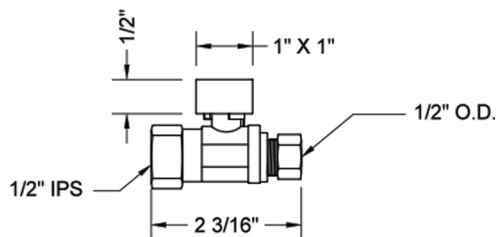

Quarter Turn Straight Pattern 1/2" IPS x 1/2" O.D. Supply Valve with Square Handle

Model #: 620-7-

FEATURES:

- Straight pattern IPS x 1/2" O.D. quarter turn ball valve
- 1/2" IPS inlet x 1/2" O.D. outlet
- All brass body and stem

AVAILABLE FINISHES:

Polished Chrome (PCH)	Satin Chrome (SC)	Bronze Umber (BU)
Satin Nickel (SN)	Pewter (PEW)	Caramel Bronze (CB)
Polished Nickel (PN)	Antique Brass (AB)	Antique Copper (ACU)
Oil-Rubbed Bronze (ORB)	Polished Brass (PB)	Polished Copper (PCU)
Vintage Bronze (VB)	Satin Brass (SB)	Rose Gold (RG)
Matte Black (MBK)	Satin Gold (SG)	Polished Gold (PG)
Black Nickel (BKN)	Bombay Gold (BG)	Jewelers Gold (JG)
Europa Bronze (EB)	White (WH)	Sedona Beige (SDB)
Tristan Brass (TB)	Unlacquered Brass (ULB)	Satin Cooper (SCU)

SPECIFICATION DRAWING: