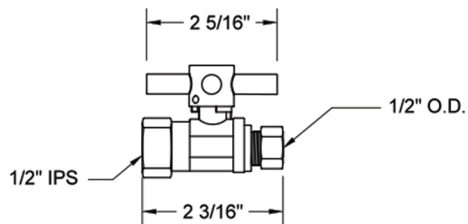

Quarter Turn Straight Pattern 1/2" IPS x 1/2" O.D. Supply Valve with Contempo Cross Handle

Model #: 620-4-

FEATURES:

- Straight pattern IPS x 1/2" O.D. quarter turn ball valve
- 1/2" IPS inlet x 1/2" O.D. outlet
- All brass body and stem

AVAILABLE FINISHES:

Polished Chrome (PCH)	Satin Chrome (SC)	Bronze Umber (BU)
Satin Nickel (SN)	Pewter (PEW)	Caramel Bronze (CB)
Polished Nickel (PN)	Antique Brass (AB)	Antique Copper (ACU)
Oil-Rubbed Bronze (ORB)	Polished Brass (PB)	Polished Copper (PCU)
Vintage Bronze (VB)	Satin Brass (SB)	Rose Gold (RG)
Matte Black (MBK)	Satin Gold (SG)	Polished Gold (PG)
Black Nickel (BKN)	Bombay Gold (BG)	Jewelers Gold (JG)
Europa Bronze (EB)	White (WH)	Sedona Beige (SDB)
Tristan Brass (TB)	Unlacquered Brass (ULB)	Satin Cooper (SCU)

SPECIFICATION DRAWING:

AVAILABLE HANDLES:

COMPLIANCES:

Complies with: ASME A112.18.1-2012/CSA B125.1-12