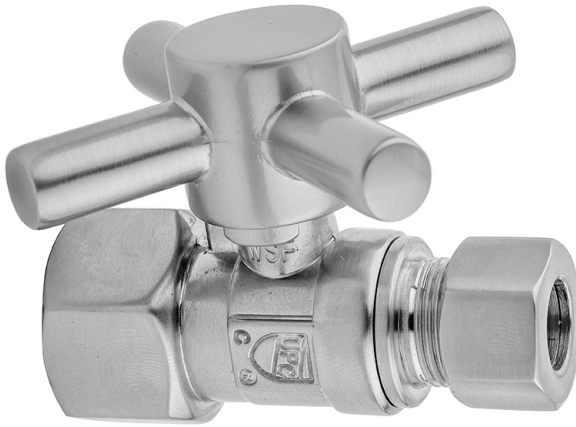

Quarter Turn Straight Pattern 1/2" IPS x 1/2" O.D. Supply Valve with Contempo Cross Handle

Model #: 620-4-

FEATURES:

- Straight pattern IPS x 1/2" O.D. quarter turn ball valve
- 1/2" IPS inlet x 1/2" O.D. outlet
- All brass body and stem

AVAILABLE FINISHES:

Polished Chrome (PCH)	Satin Chrome (SC)	Bronze Umber (BU)
Satin Nickel (SN)	Pewter (PEW)	Caramel Bronze (CB)
Polished Nickel (PN)	Antique Brass (AB)	Antique Copper (ACU)
Oil-Rubbed Bronze (ORB)	Polished Brass (PB)	Polished Copper (PCU)
Vintage Bronze (VB)	Satin Brass (SB)	Rose Gold (RG)
Matte Black (MBK)	Satin Gold (SG)	Polished Gold (PG)
Black Nickel (BKN)	Bombay Gold (BG)	Jewelers Gold (JG)
Europa Bronze (EB)	White (WH)	Sedona Beige (SDB)
Tristan Brass (TB)	Unlacquered Brass (ULB)	Satin Cooper (SCU)