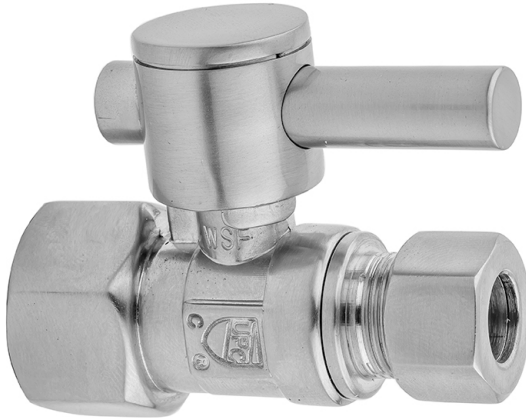

Quarter Turn Straight Pattern 1/2" IPS x 1/2" O.D. Supply Valve with Contempo Lever Handle

Model #: 620-2-

FEATURES:

- Straight pattern IPS x 1/2" O.D. quarter turn ball valve
- 1/2" IPS inlet x 1/2" O.D. outlet
- All brass body and stem

AVAILABLE FINISHES:

Polished Chrome (PCH)	Satin Chrome (SC)	Bronze Umber (BU)
Satin Nickel (SN)	Pewter (PEW)	Caramel Bronze (CB)
Polished Nickel (PN)	Antique Brass (AB)	Antique Copper (ACU)
Oil-Rubbed Bronze (ORB)	Polished Brass (PB)	Polished Copper (PCU)
Vintage Bronze (VB)	Satin Brass (SB)	Rose Gold (RG)
Matte Black (MBK)	Satin Gold (SG)	Polished Gold (PG)
Black Nickel (BKN)	Bombay Gold (BG)	Jewelers Gold (JG)
Europa Bronze (EB)	White (WH)	Sedona Beige (SDB)
Tristan Brass (TB)	Unlacquered Brass (ULB)	Satin Cooper (SCU)