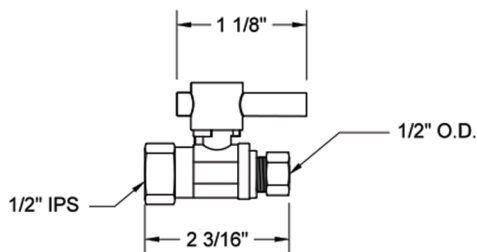

Quarter Turn Straight Pattern 1/2" IPS x 1/2" O.D. Supply Valve with Contempo Lever Handle

Model #: 620-2-

FEATURES:

- Straight pattern IPS x 1/2" O.D. quarter turn ball valve
- 1/2" IPS inlet x 1/2" O.D. outlet
- All brass body and stem

AVAILABLE FINISHES:

Polished Chrome (PCH)	Satin Chrome (SC)	Bronze Umber (BU)
Satin Nickel (SN)	Pewter (PEW)	Caramel Bronze (CB)
Polished Nickel (PN)	Antique Brass (AB)	Antique Copper (ACU)
Oil-Rubbed Bronze (ORB)	Polished Brass (PB)	Polished Copper (PCU)
Vintage Bronze (VB)	Satin Brass (SB)	Rose Gold (RG)
Matte Black (MBK)	Satin Gold (SG)	Polished Gold (PG)
Black Nickel (BKN)	Bombay Gold (BG)	Jewelers Gold (JG)
Europa Bronze (EB)	White (WH)	Sedona Beige (SDB)
Tristan Brass (TB)	Unlacquered Brass (ULB)	Satin Cooper (SCU)

SPECIFICATION DRAWING:

AVAILABLE HANDLES:

COMPLIANCES:

Complies with: ASME A112.18.1-2012/CSA B125.1-12