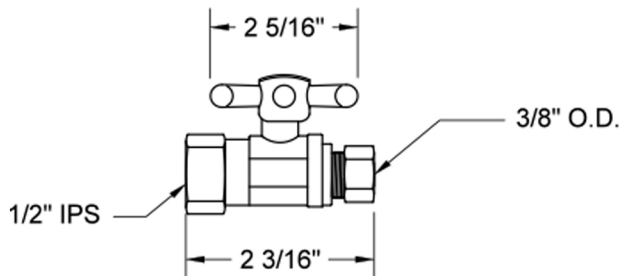

Quarter Turn Straight Pattern 1/2" IPS x 3/8" O.D. Supply Valve with Standard Cross Handle

Model #: 619-

FEATURES:

- Straight pattern IPS x 3/8" O.D. quarter turn ball valve
- 1/2" IPS inlet x 3/8" O.D. outlet
- All brass body and stem
- White Porcelain button available - "H", "C" & plain for standard cross handle only

AVAILABLE FINISHES:

Polished Chrome (PCH)	Satin Chrome (SC)	Bronze Umber (BU)
Satin Nickel (SN)	Pewter (PEW)	Caramel Bronze (CB)
Polished Nickel (PN)	Antique Brass (AB)	Antique Copper (ACU)
Oil-Rubbed Bronze (ORB)	Polished Brass (PB)	Polished Copper (PCU)
Vintage Bronze (VB)	Satin Brass (SB)	Rose Gold (RG)
Matte Black (MBK)	Satin Gold (SG)	Polished Gold (PG)
Black Nickel (BKN)	Bombay Gold (BG)	Jewelers Gold (JG)
Europa Bronze (EB)	White (WH)	Sedona Beige (SDB)
Tristan Brass (TB)	Unlacquered Brass (ULB)	Satin Cooper (SCU)

SPECIFICATION DRAWING:

AVAILABLE HANDLES:

COMPLIANCES:

Complies with: ASME A112.18.1-2012/CSA B125.1-12