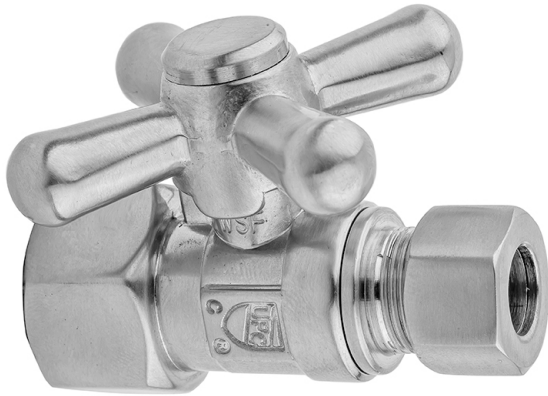

# Quarter Turn Straight Pattern 1/2" IPS x 3/8" O.D. Supply Valve with Standard Cross Handle

**Model #: 619-**

**FEATURES:**

- Straight pattern IPS x 3/8" O.D. quarter turn ball valve
- 1/2" IPS inlet x 3/8" O.D. outlet
- All brass body and stem
- White Porcelain button available - "H", "C" & plain for standard cross handle only

**AVAILABLE FINISHES:**

Polished Chrome (PCH)	Satin Chrome (SC)	Bronze Umber (BU)
Satin Nickel (SN)	Pewter (PEW)	Caramel Bronze (CB)
Polished Nickel (PN)	Antique Brass (AB)	Antique Copper (ACU)
Oil-Rubbed Bronze (ORB)	Polished Brass (PB)	Polished Copper (PCU)
Vintage Bronze (VB)	Satin Brass (SB)	Rose Gold (RG)
Matte Black (MBK)	Satin Gold (SG)	Polished Gold (PG)
Black Nickel (BKN)	Bombay Gold (BG)	Jewelers Gold (JG)
Europa Bronze (EB)	White (WH)	Sedona Beige (SDB)
Tristan Brass (TB)	Unlacquered Brass (ULB)	Satin Cooper (SCU)