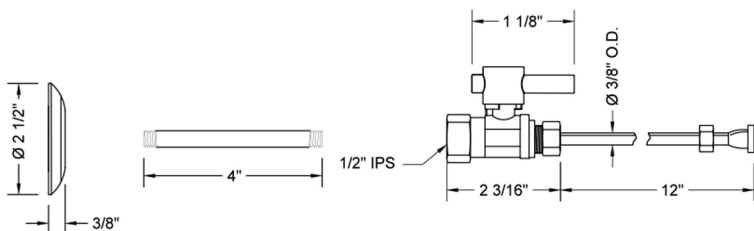

Quarter Turn Straight Pattern 1/2" IPS x 3/8" O.D. Toilet Supply Kit with Contempo Lever Handle, 12" Supply Tube, Escutcheon

Model #: 619-2-71-

FEATURES:

- Complete Toilet Supply Kit
- Kit contains:
 - (1) Quarter Turn Straight Pattern 1/2" IPS x 3/8" O.D. Supply Valve with Contempo lever Handle P/N 619-2
 - (1) 12" Copper Supply Tube P/N 771
 - (1) Escutcheon P/N 741 (ULB P/N 6015)
 - (1) 1/2" Brass Nipple P/N 801-12.4

SPECIFICATION DRAWING:

COMPONENTS	
DESCRIPTION	QTY:
STRAIGHT VALVE - CONTEMPO LEVER HANDLE	1
12" X 3/8" O.D. SUPPLY TUBE	1
ESCUTCHEON	1
PLASTIC FILL VALVE COUPLING NUT	1
4" NIPPLE	1

AVAILABLE HANDLES: