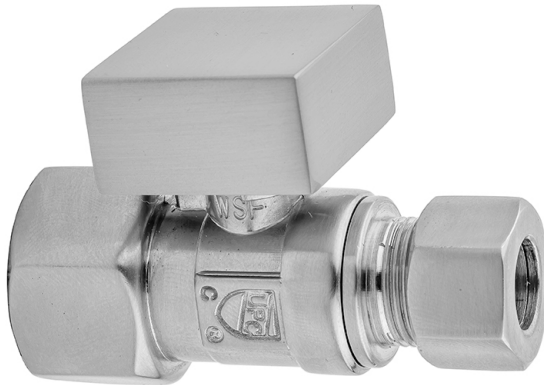

Quarter Turn Straight Pattern 3/8" IPS x 3/8" O.D. Supply Valve with Square Handle

Model #: 618-7-

FEATURES:

- Straight pattern IPS x 3/8" O.D. quarter turn ball valve
- 3/8" IPS inlet x 3/8" O.D. outlet
- All brass body and stem

AVAILABLE FINISHES:

Polished Chrome (PCH)	Satin Chrome (SC)	Bronze Umber (BU)
Satin Nickel (SN)	Pewter (PEW)	Caramel Bronze (CB)
Polished Nickel (PN)	Antique Brass (AB)	Antique Copper (ACU)
Oil-Rubbed Bronze (ORB)	Polished Brass (PB)	Polished Copper (PCU)
Vintage Bronze (VB)	Satin Brass (SB)	Rose Gold (RG)
Matte Black (MBK)	Satin Gold (SG)	Polished Gold (PG)
Black Nickel (BKN)	Bombay Gold (BG)	Jewelers Gold (JG)
Europa Bronze (EB)	White (WH)	Sedona Beige (SDB)
Tristan Brass (TB)	Unlacquered Brass (ULB)	Satin Cooper (SCU)