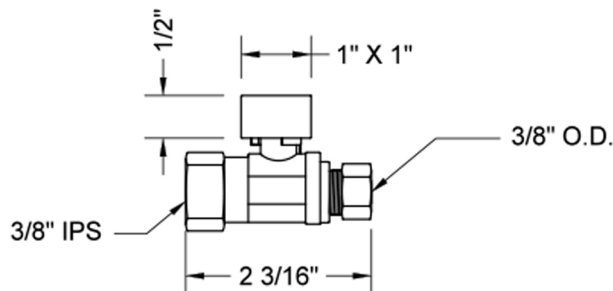

Quarter Turn Straight Pattern 3/8" IPS x 3/8" O.D. Supply Valve with Square Handle

Model #: 618-7-

FEATURES:

- Straight pattern IPS x 3/8" O.D. quarter turn ball valve
- 3/8" IPS inlet x 3/8" O.D. outlet
- All brass body and stem

AVAILABLE FINISHES:

Polished Chrome (PCH)	Satin Chrome (SC)	Bronze Umber (BU)
Satin Nickel (SN)	Pewter (PEW)	Caramel Bronze (CB)
Polished Nickel (PN)	Antique Brass (AB)	Antique Copper (ACU)
Oil-Rubbed Bronze (ORB)	Polished Brass (PB)	Polished Copper (PCU)
Vintage Bronze (VB)	Satin Brass (SB)	Rose Gold (RG)
Matte Black (MBK)	Satin Gold (SG)	Polished Gold (PG)
Black Nickel (BKN)	Bombay Gold (BG)	Jewelers Gold (JG)
Europa Bronze (EB)	White (WH)	Sedona Beige (SDB)
Tristan Brass (TB)	Unlacquered Brass (ULB)	Satin Cooper (SCU)

SPECIFICATION DRAWING:

AVAILABLE HANDLES:

COMPLIANCES:

Complies with: ASME A112.18.1-2012/CSA B125.1-12