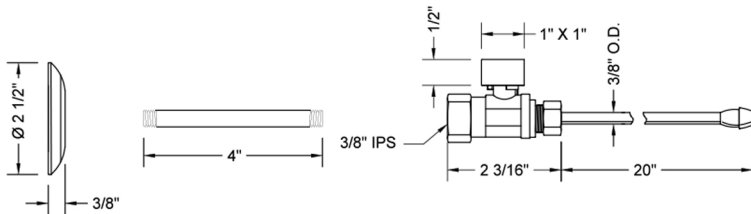

Quarter Turn Straight Pattern 3/8" IPS x 3/8" O.D. Faucet Supply Kit with Square Handle, 20" Supply Tubes, Escutcheons

Model #: 618-7-62-

FEATURES:

- Complete Faucet Supply Kit
- Kit contains:
 - (2) Quarter Turn Straight Pattern 3/8" IPS x 3/8" O.D. Supply Valve with Square Handle P/N 618-7
 - (2) 20" Copper Supply Tubes P/N 662
 - (2) Escutcheons P/N 740 (ULB P/N 6015)
 - (2) 3/8" Brass Nipples P/N 801-38.4

SPECIFICATION DRAWING:

| COMPONENTS | |
|--------------------------------|------|
| DESCRIPTION | QTY: |
| STRAIGHT VALVE - SQUARE HANDLE | 2 |
| 20" X 3/8" O.D. SUPPLY TUBE | 2 |
| 2 1/2" SURE GRIP ESCUTCHEON | 2 |
| 4" NIPPLE | 2 |