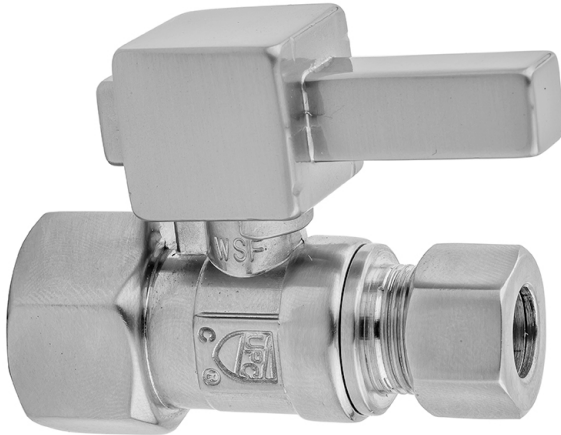

# Quarter Turn Straight Pattern 3/8" IPS x 3/8" O.D. Supply Valve with Square Lever

**Model #: 618-6-**

### FEATURES:

- Straight pattern IPS x 3/8" O.D. quarter turn ball valve
- 3/8" IPS inlet x 3/8" O.D. outlet
- All brass body and stem