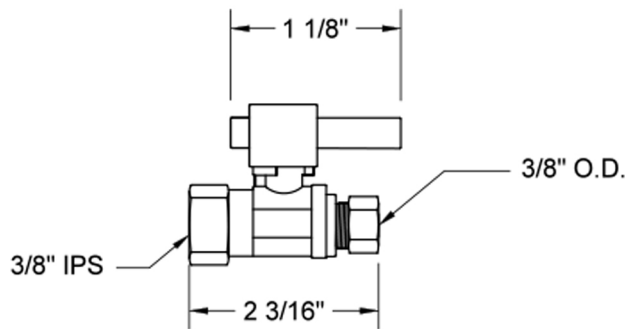

# Quarter Turn Straight Pattern 3/8" IPS x 3/8" O.D. Supply Valve with Square Lever

**Model #: 618-6-**

### FEATURES:

- Straight pattern IPS x 3/8" O.D. quarter turn ball valve
- 3/8" IPS inlet x 3/8" O.D. outlet
- All brass body and stem

### SPECIFICATION DRAWING: